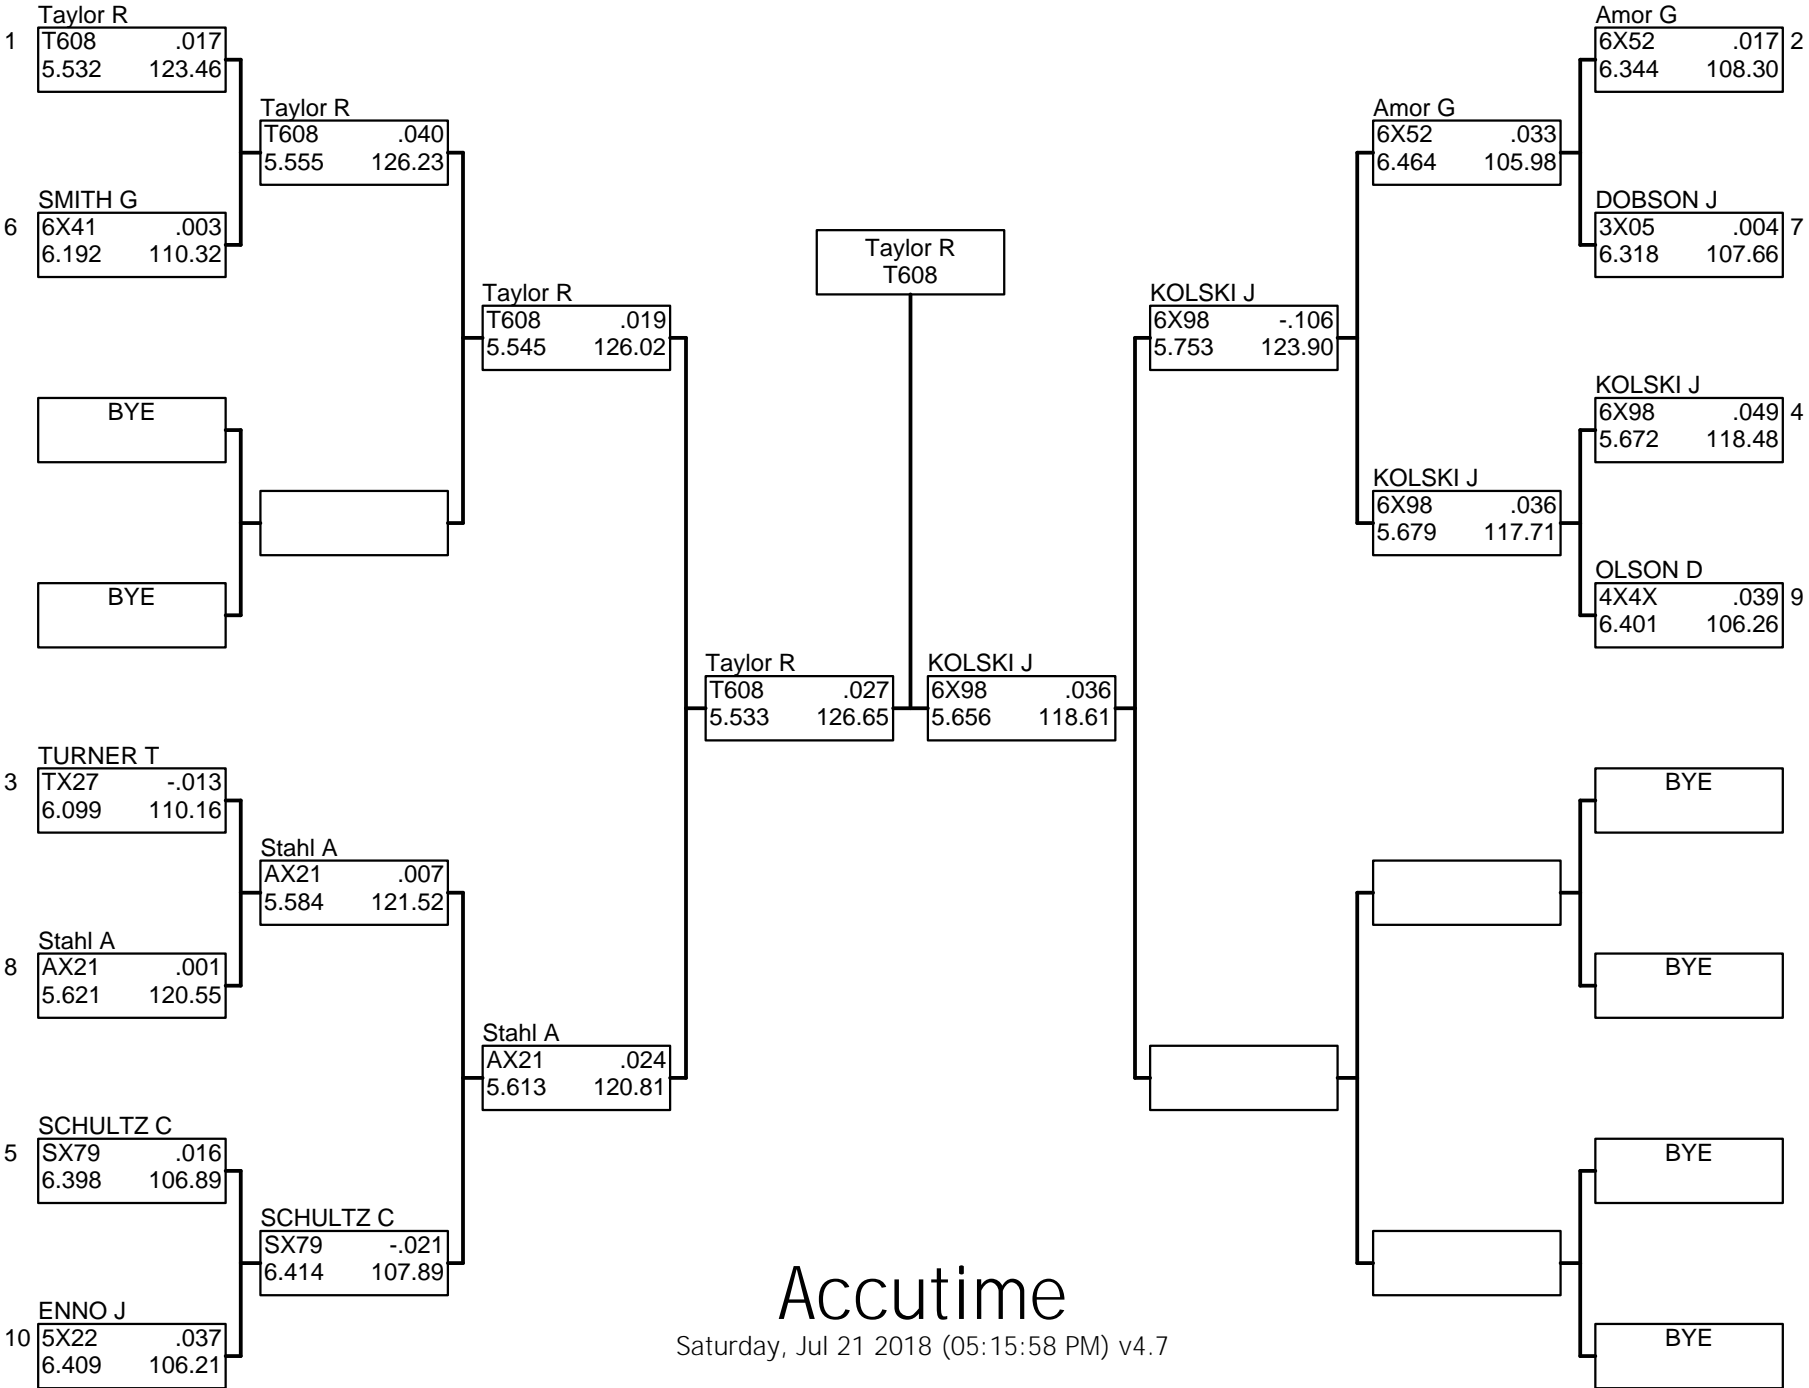

BOX SUPER PRO

Accutime

Saturday, Jul 21 2018 (05:15:58 PM) v4.7