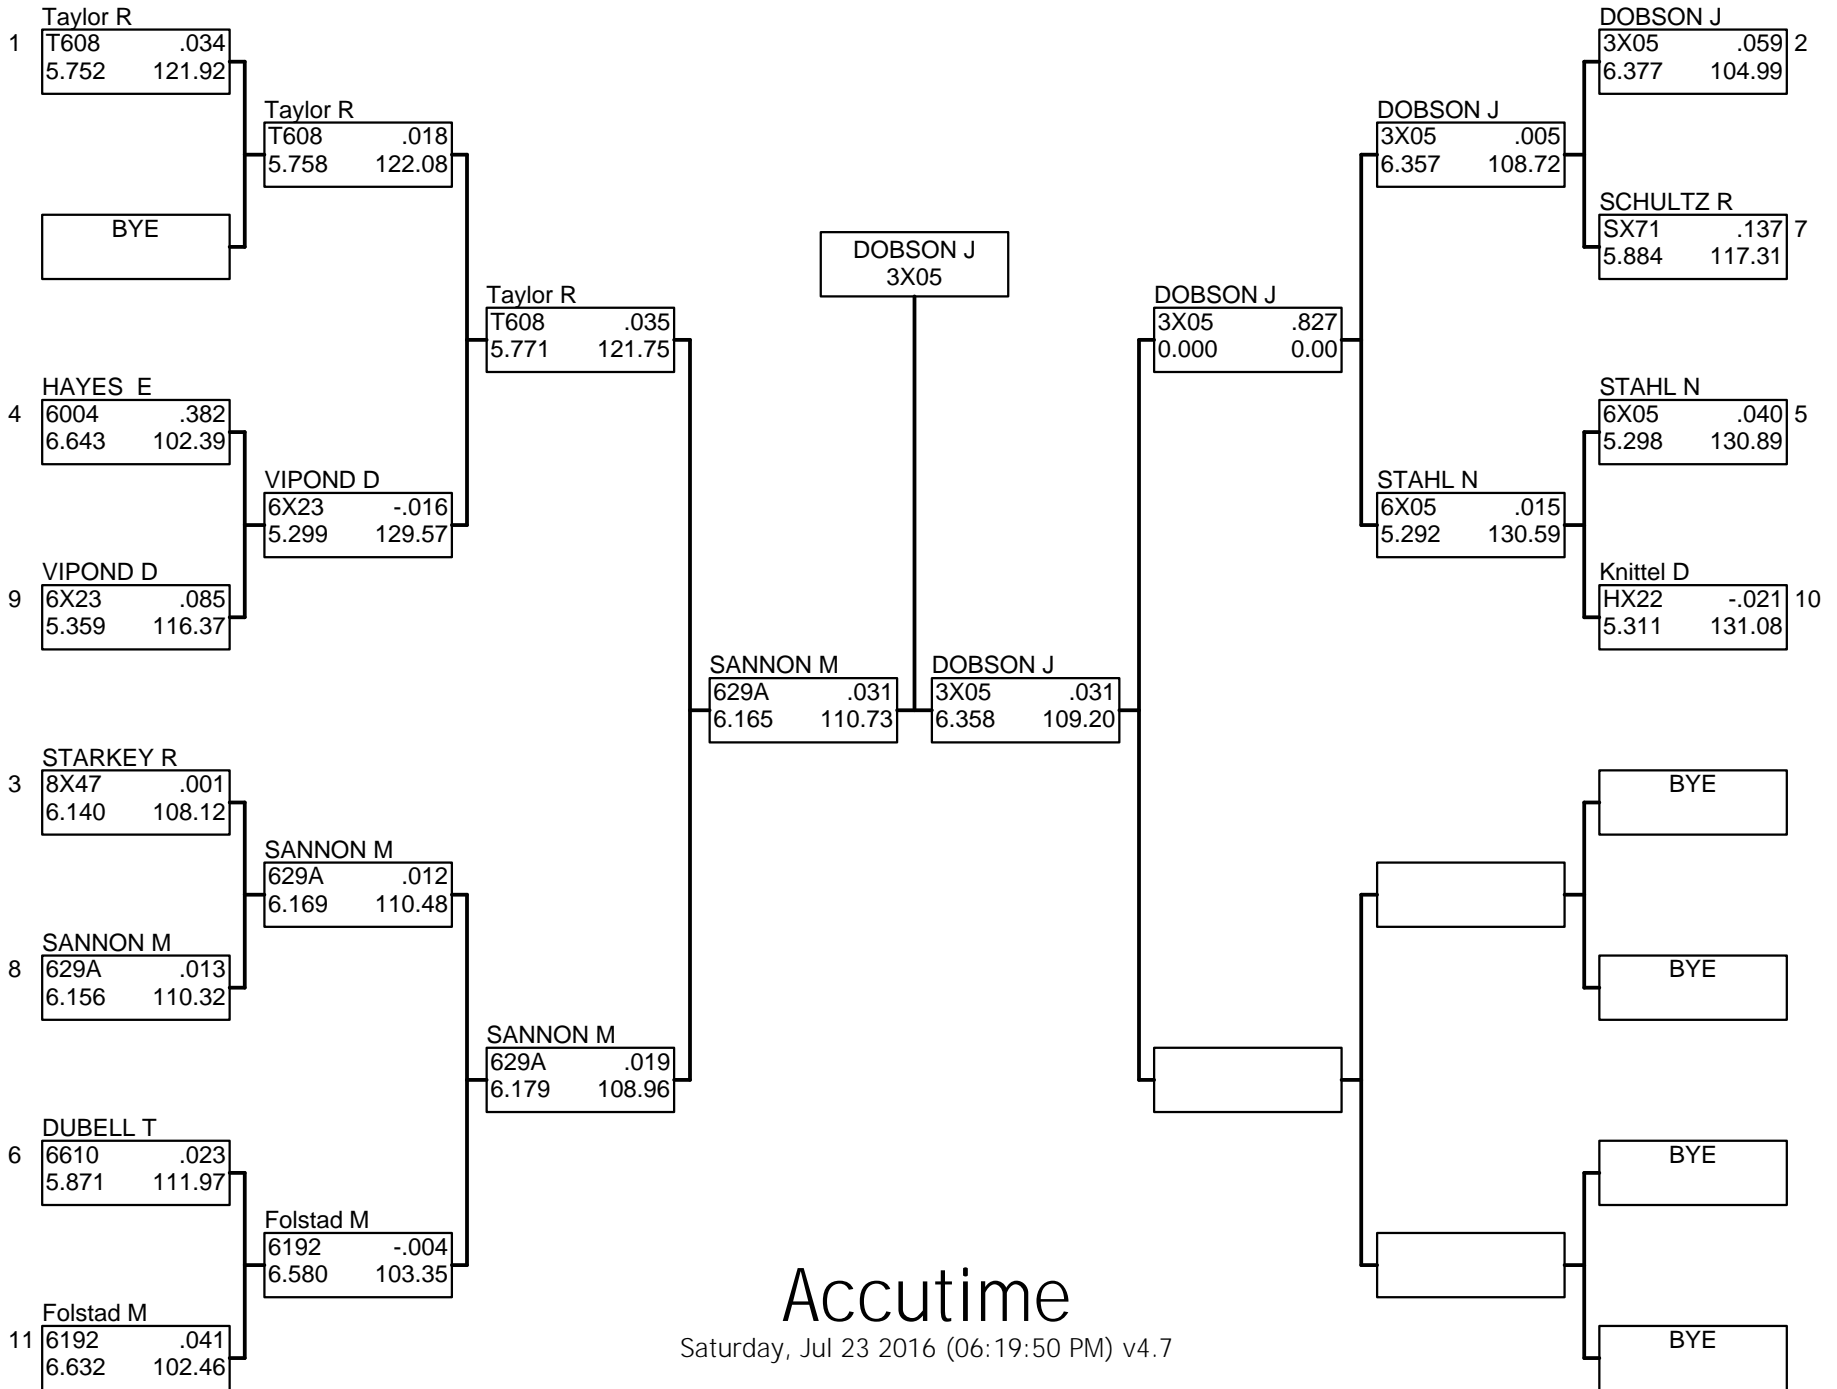

BOX SUPER PRO

Accutime

Saturday, Jul 23 2016 (06:19:50 PM) v4.7