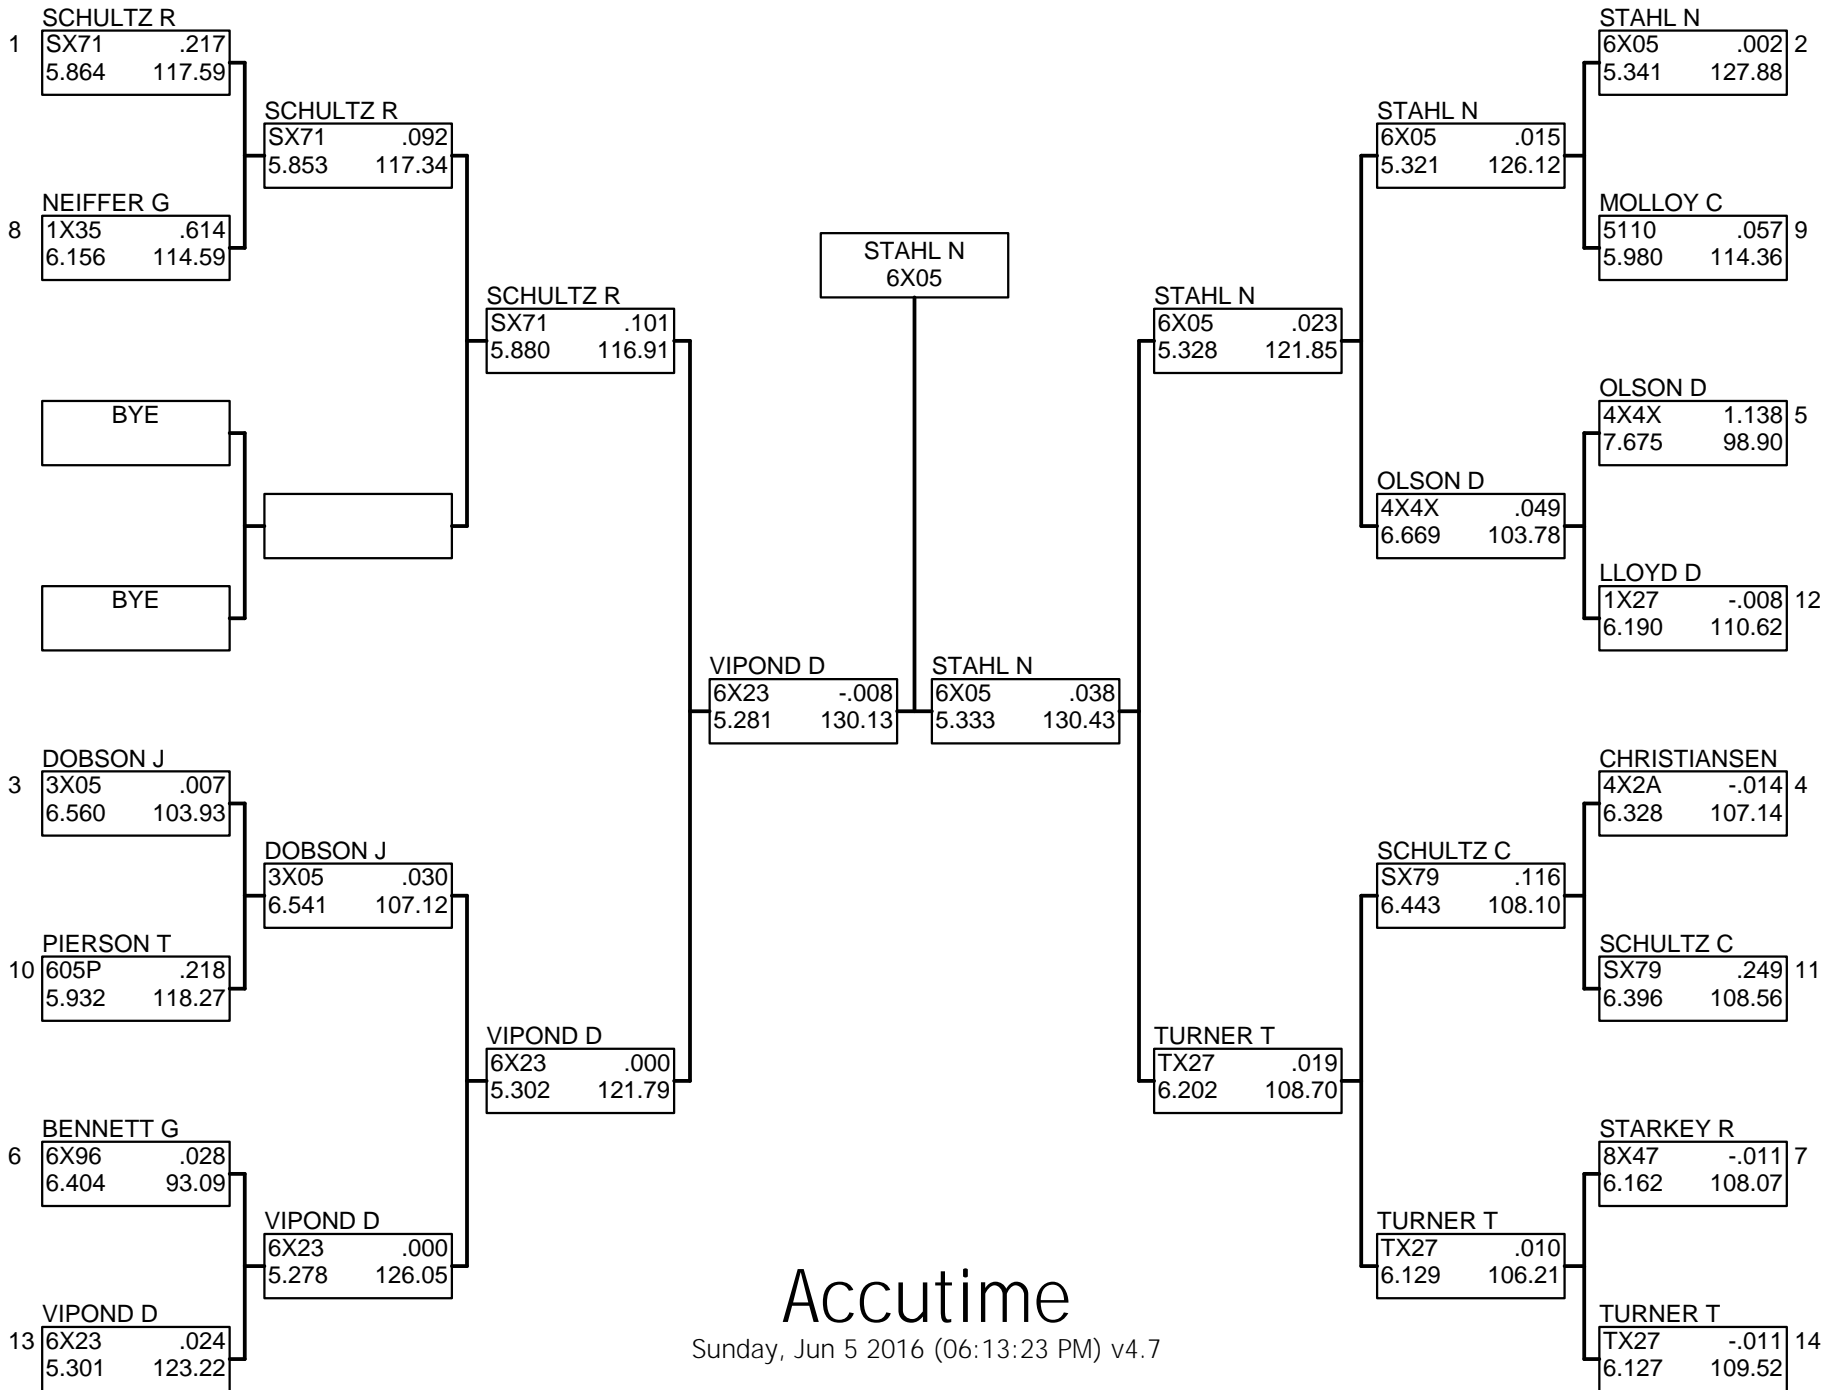

BOX SUPER PRO

Accutime

Sunday, Jun 5 2016 (06:13:23 PM) v4.7