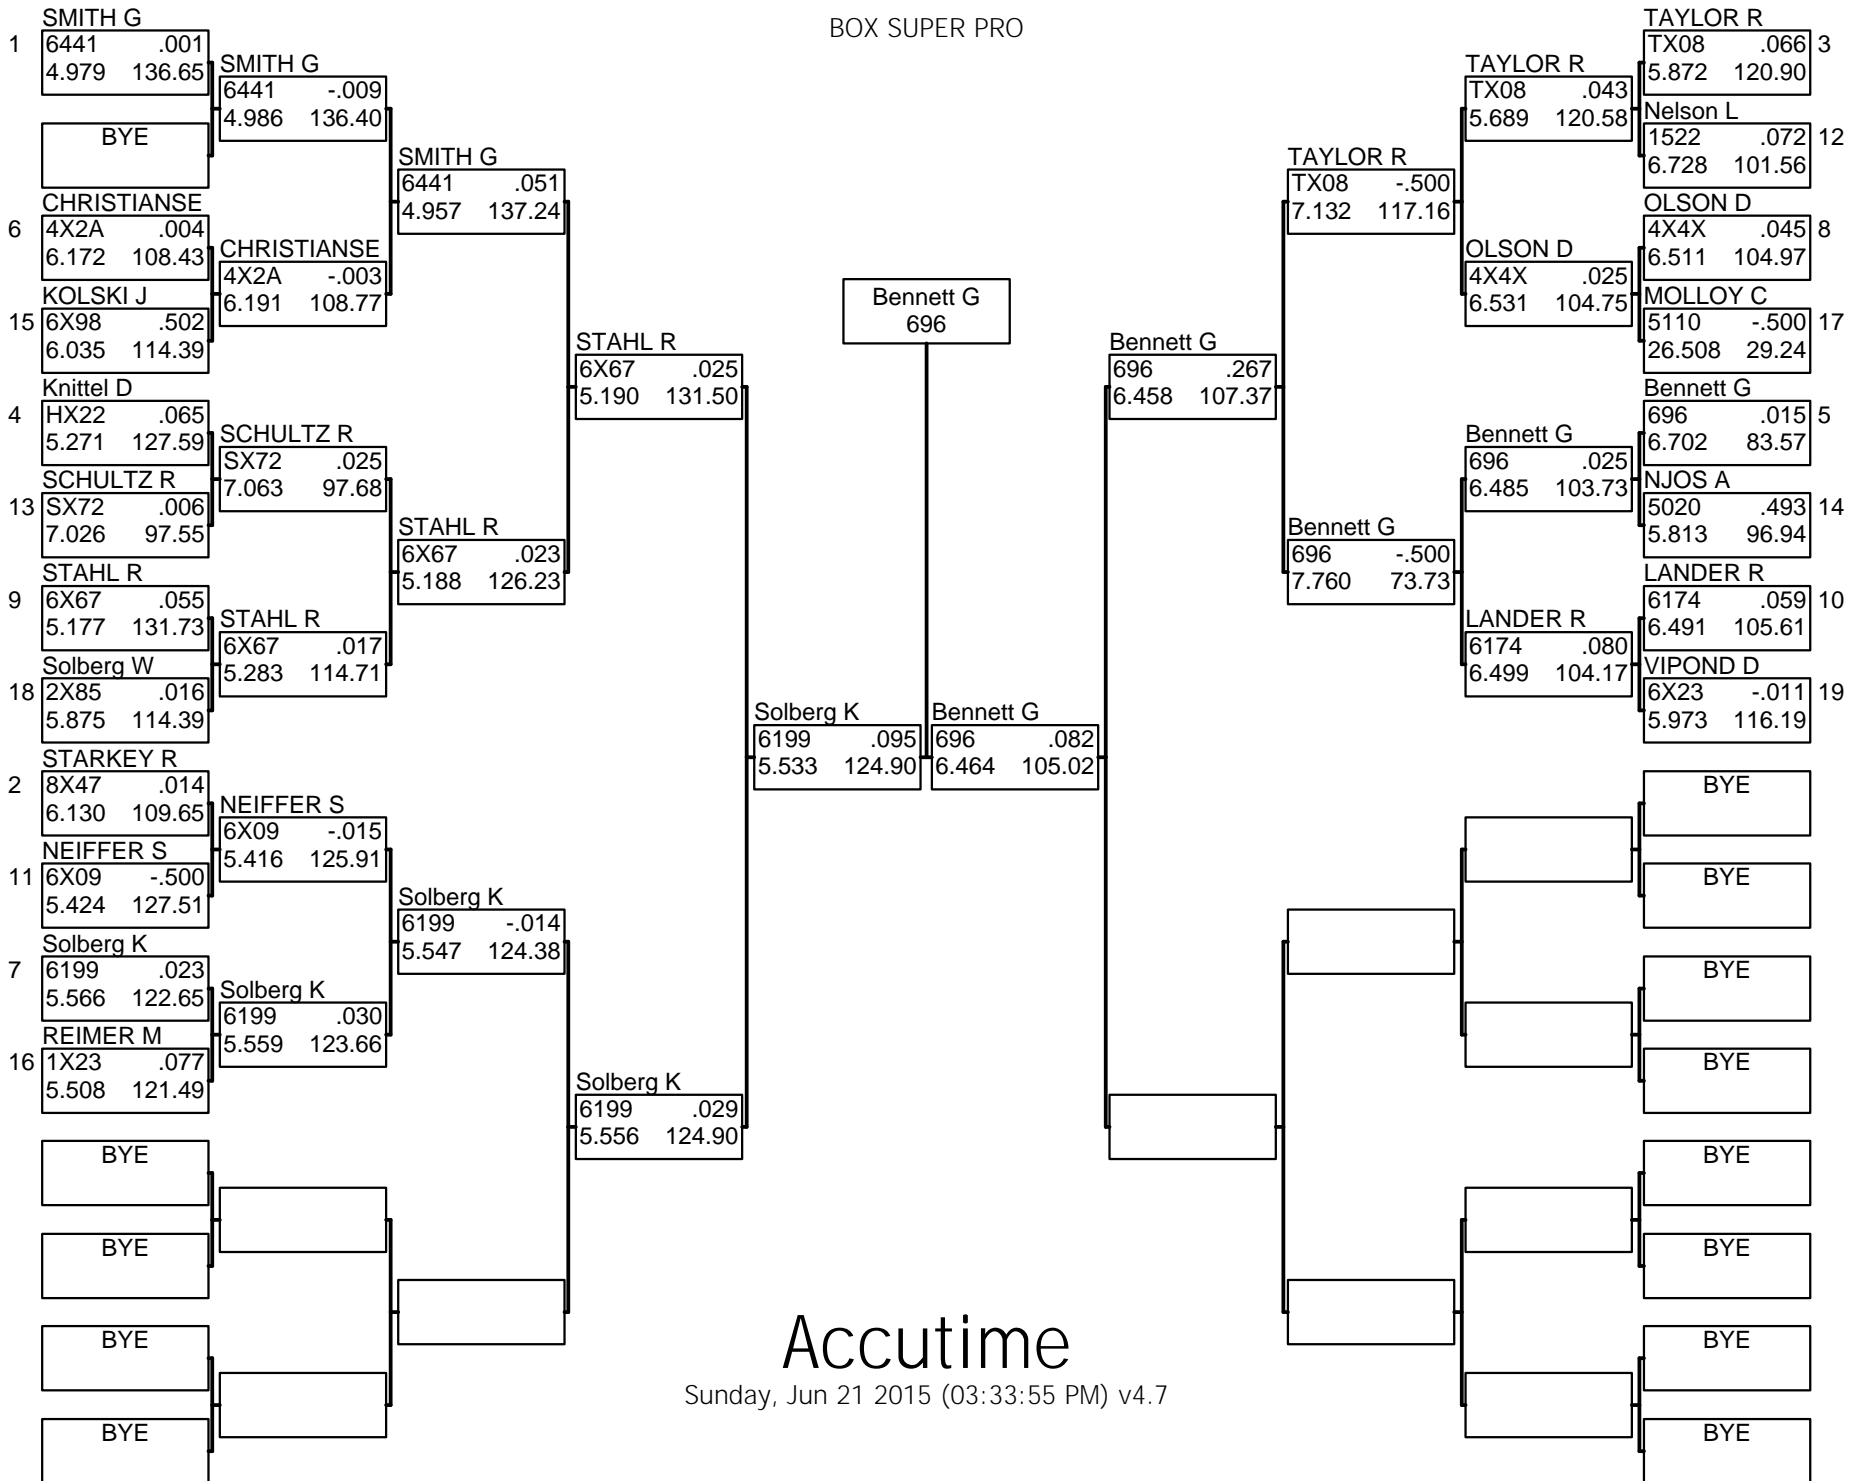

BOX SUPER PRO

Accutime

Sunday, Jun 21 2015 (03:33:55 PM) v4.7