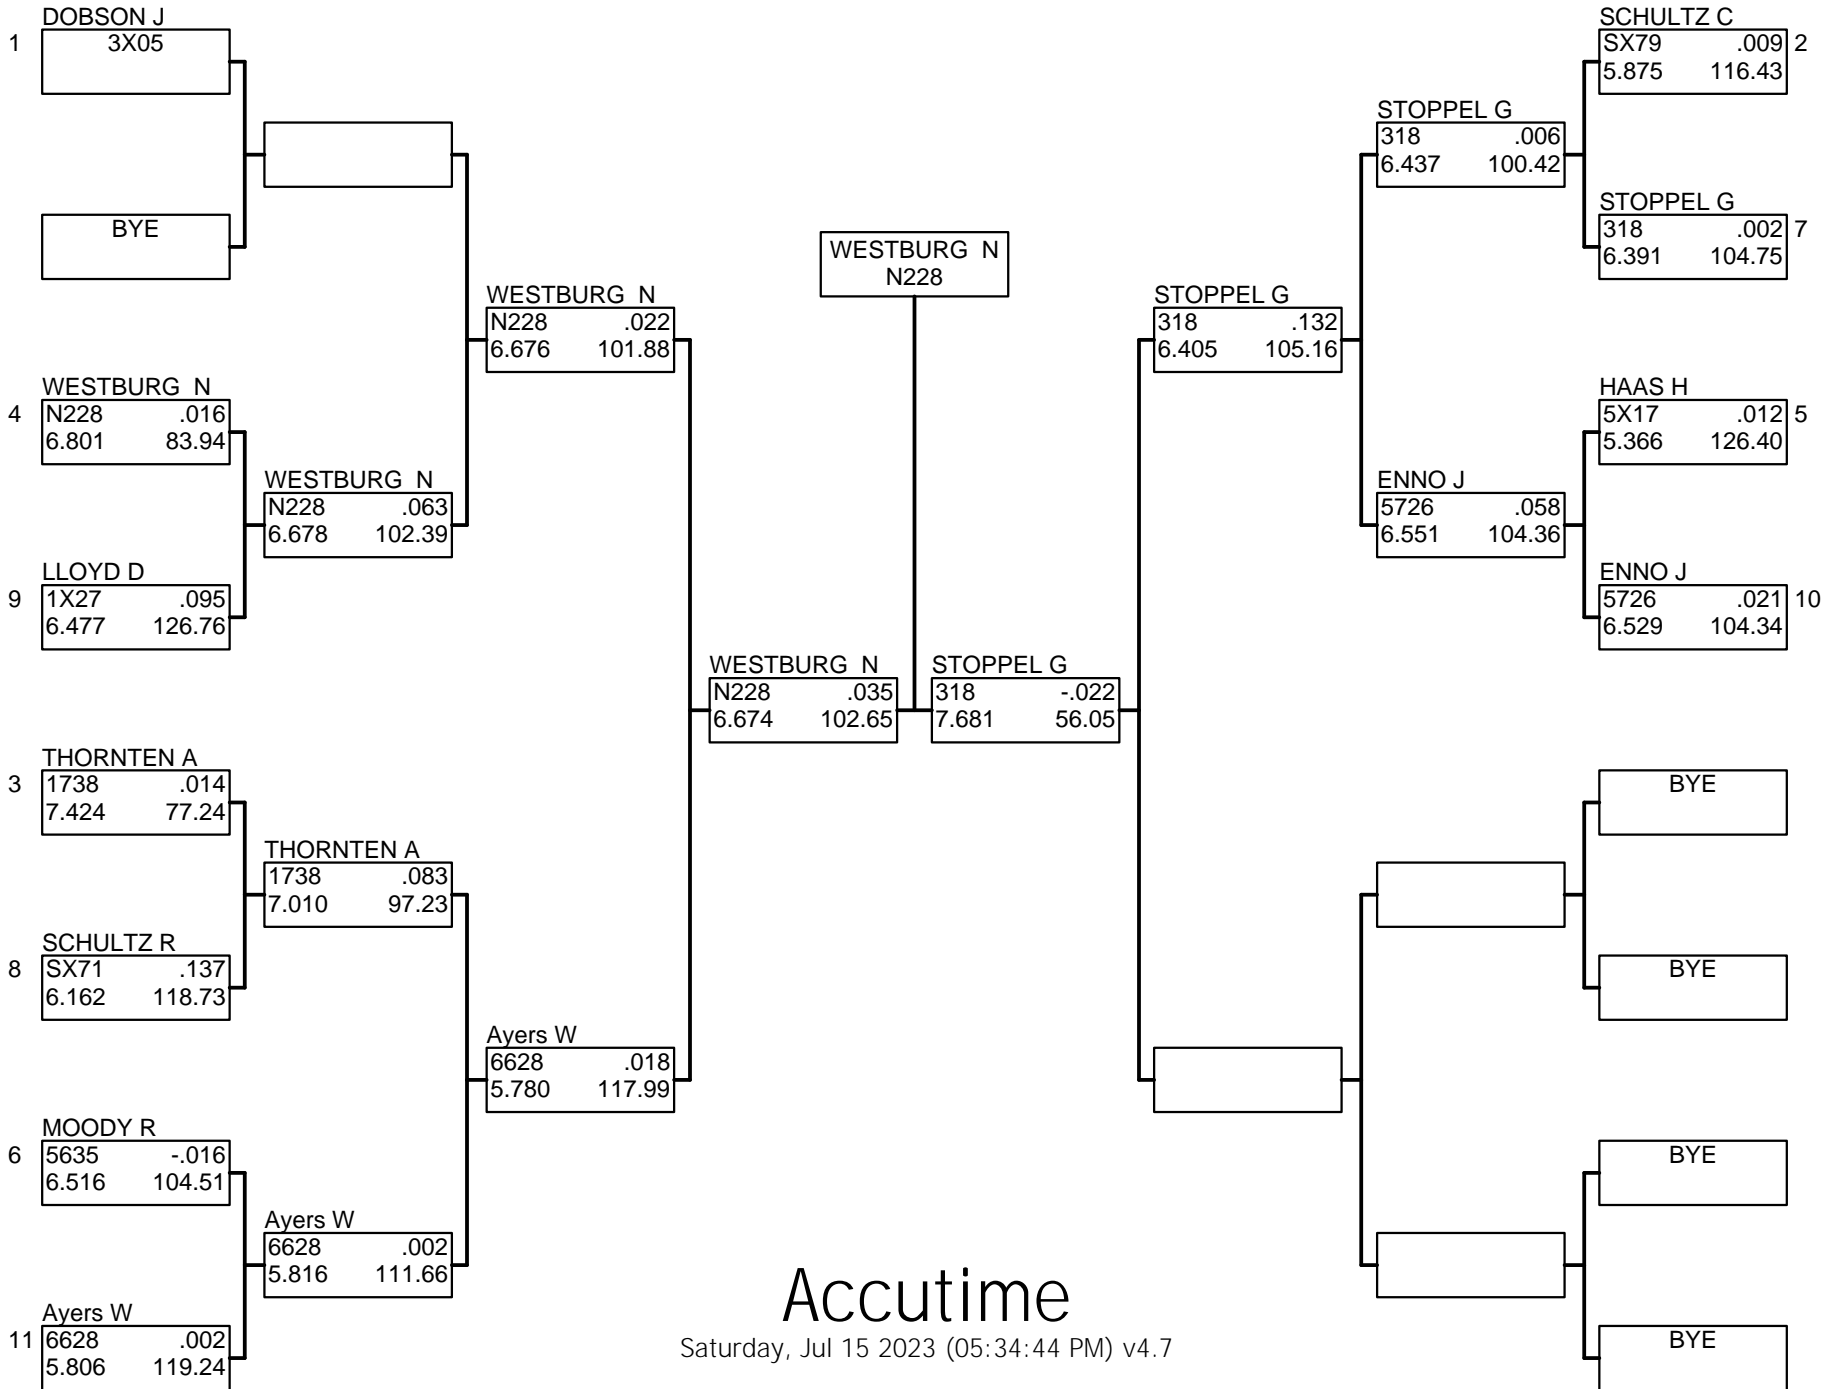

BOX SUPER PRO

Accutime

Saturday, Jul 15 2023 (05:34:44 PM) v4.7