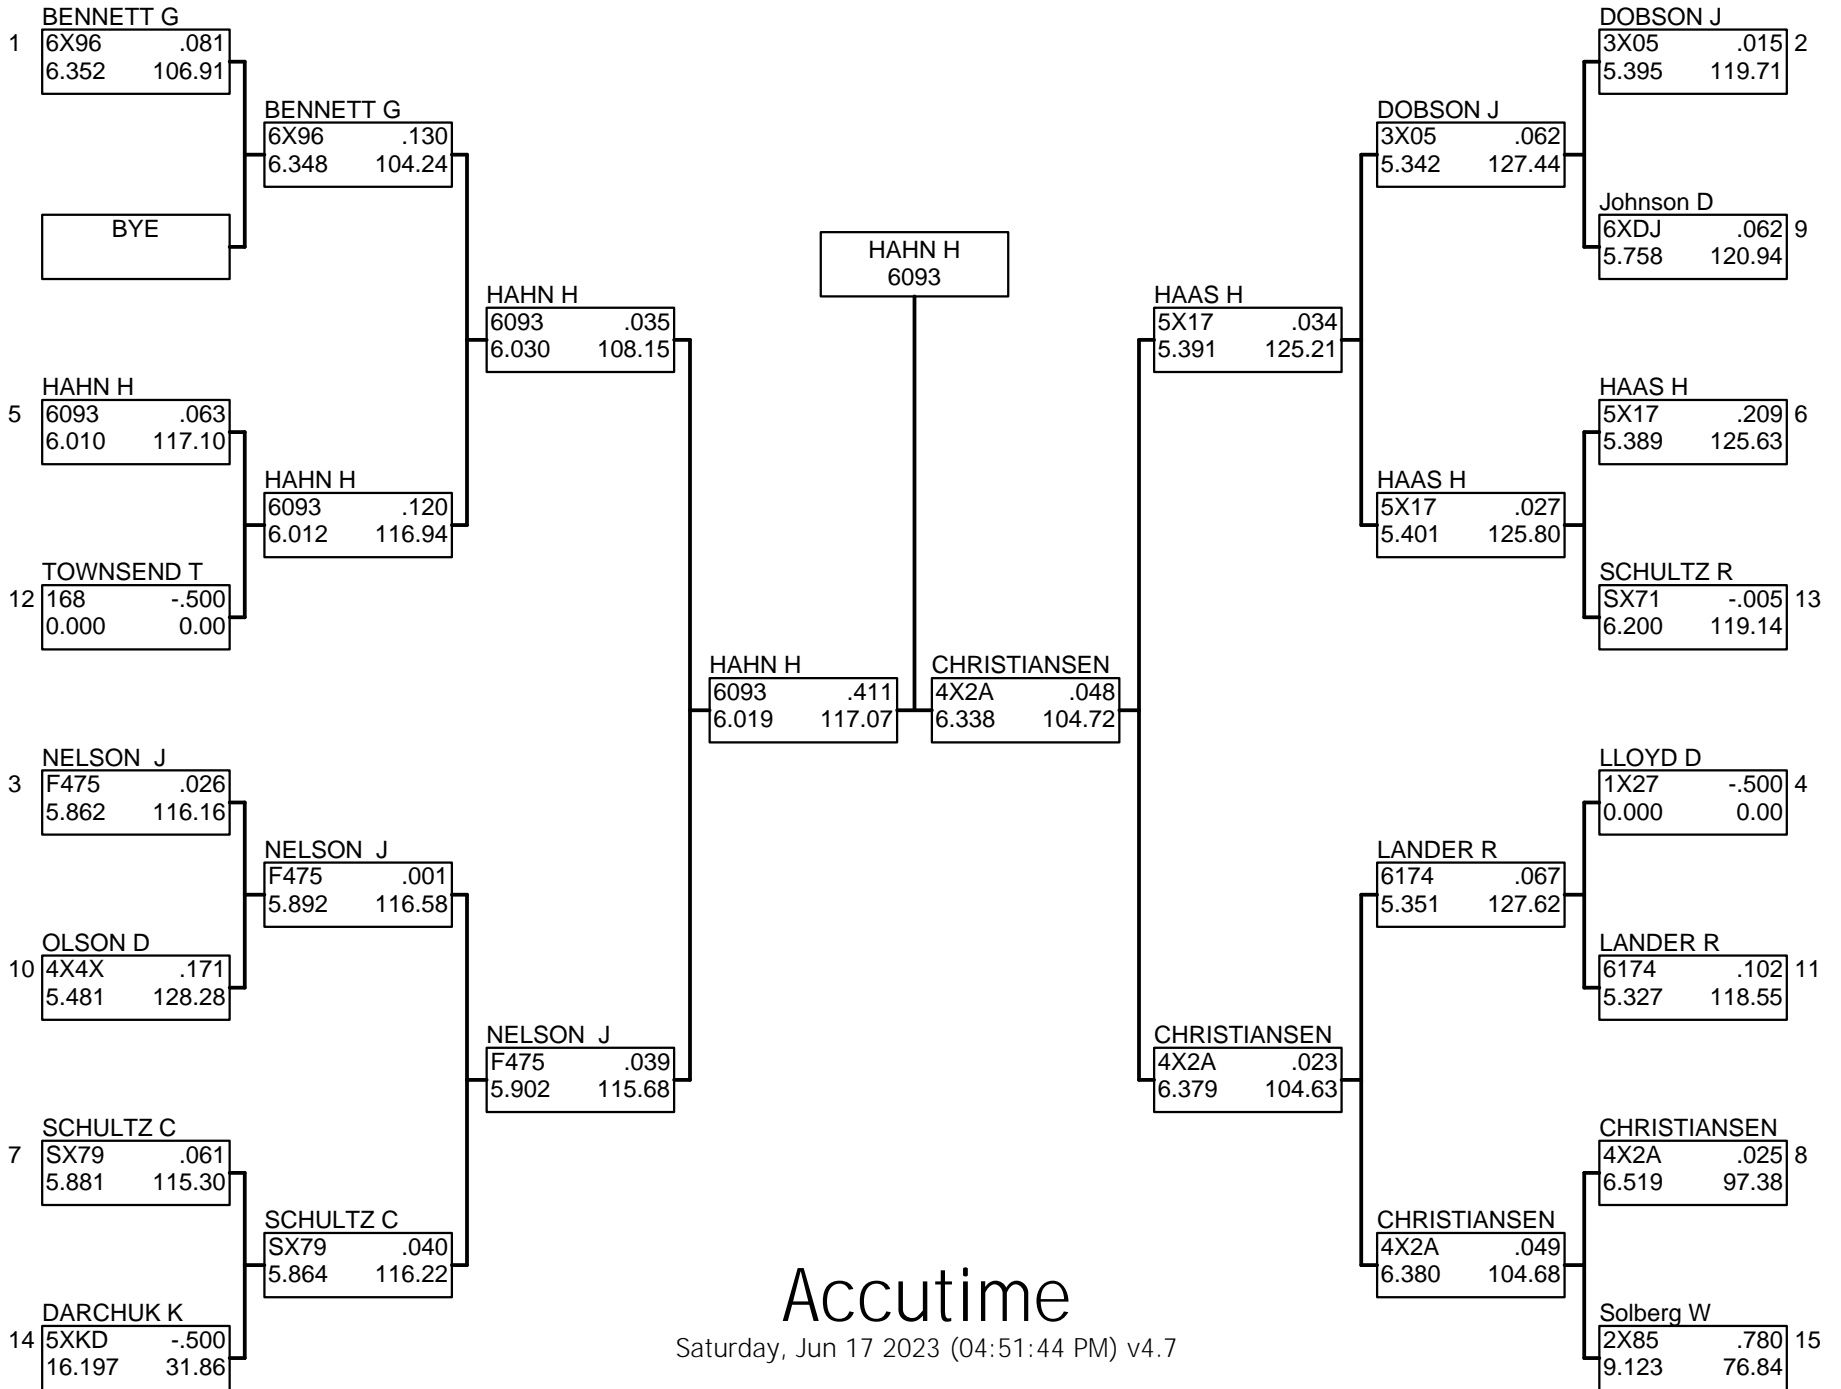

BOX SUPER PRO

Accutime

Saturday, Jun 17 2023 (04:51:44 PM) v4.7