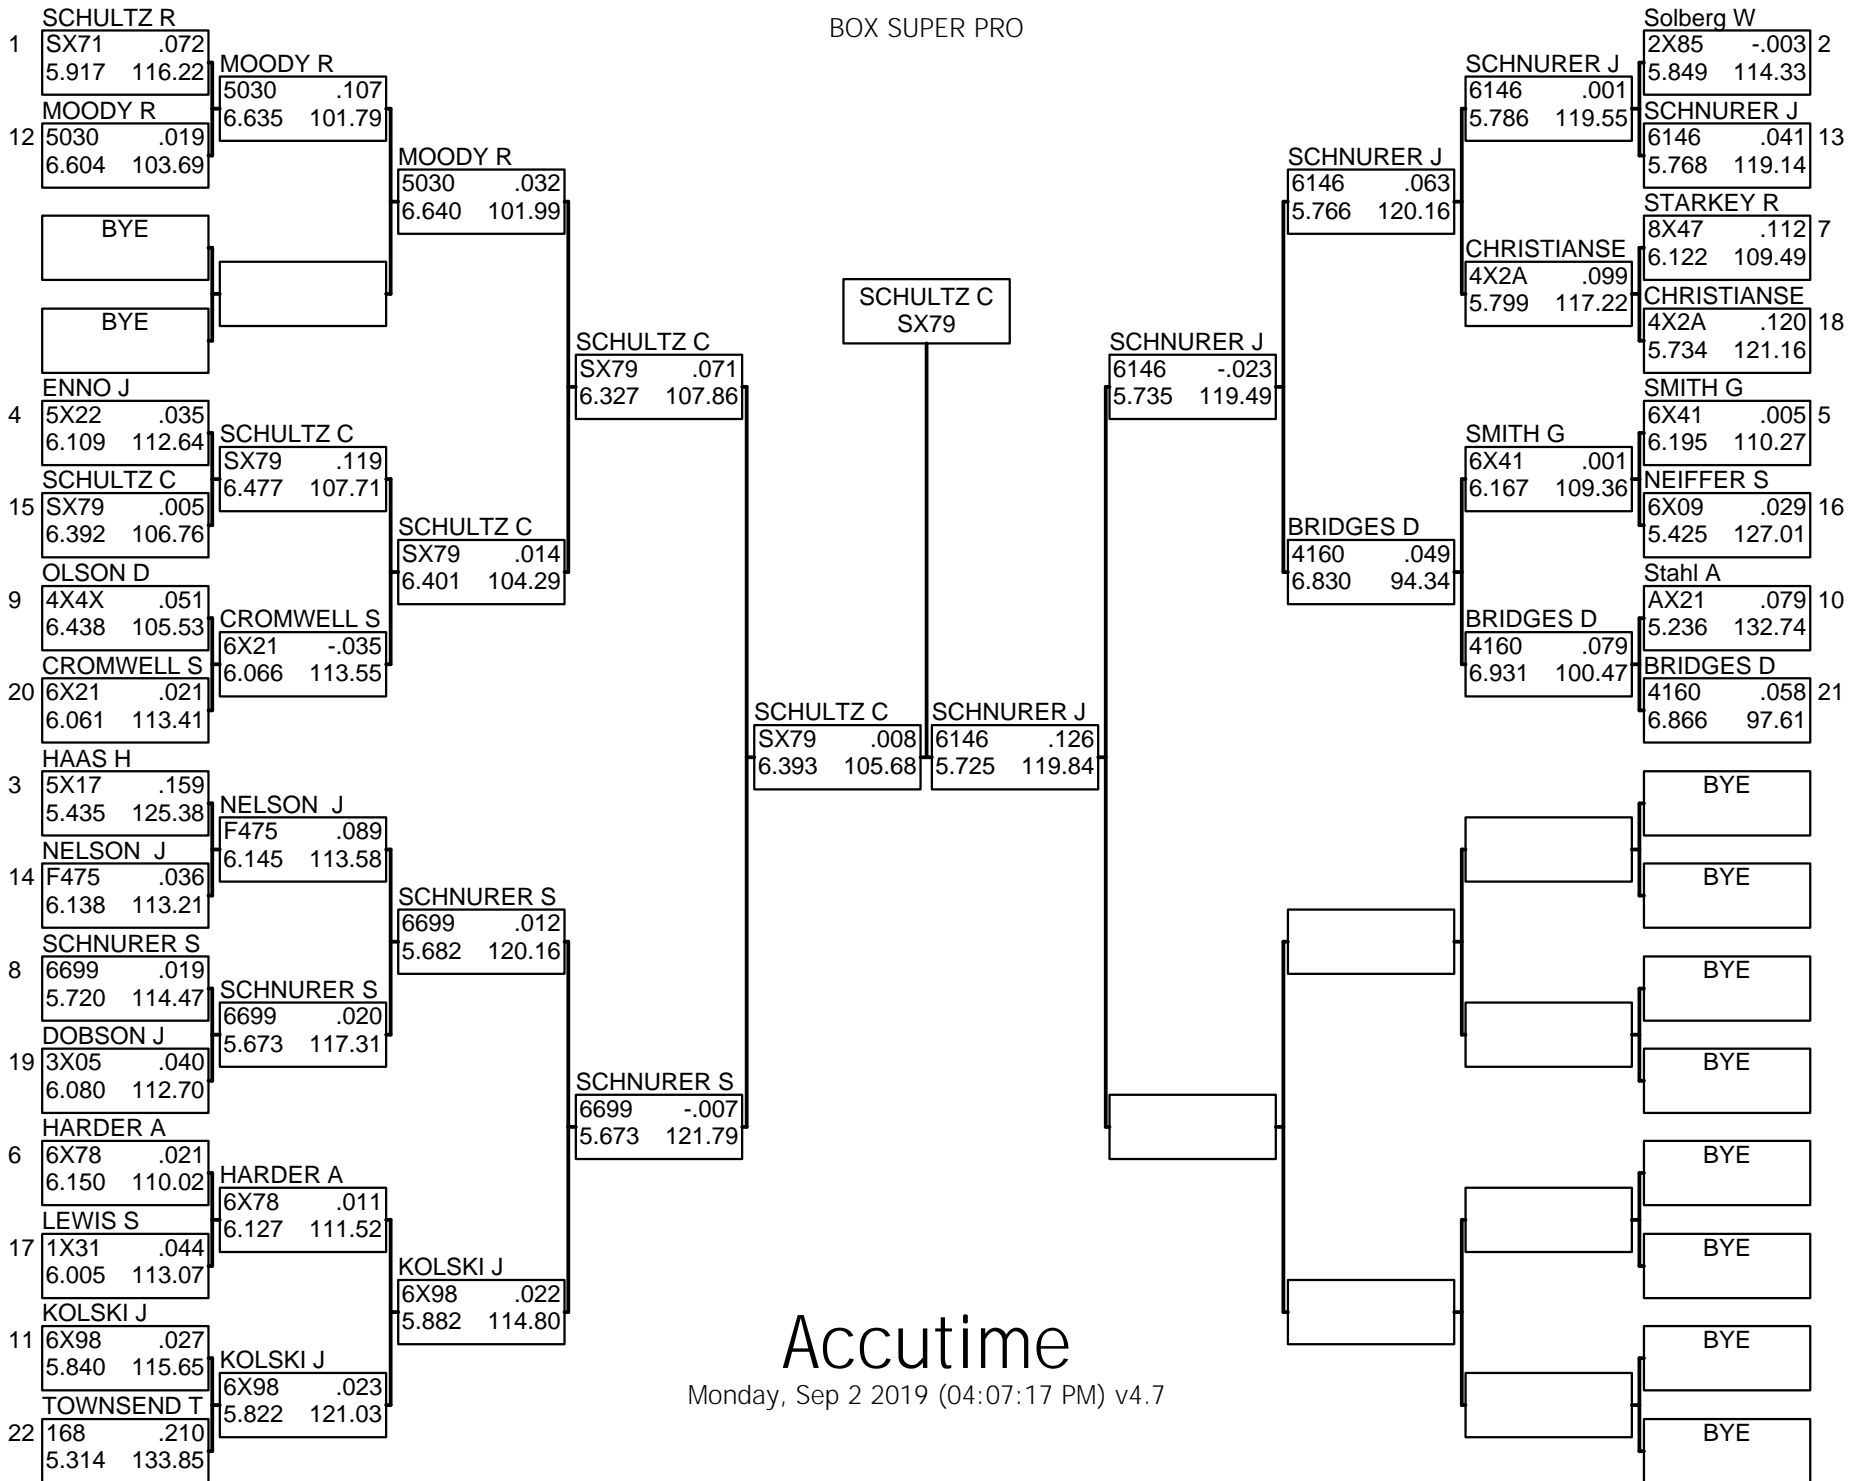

BOX SUPER PRO

Accutime

Monday, Sep 2 2019 (04:07:17 PM) v4.7