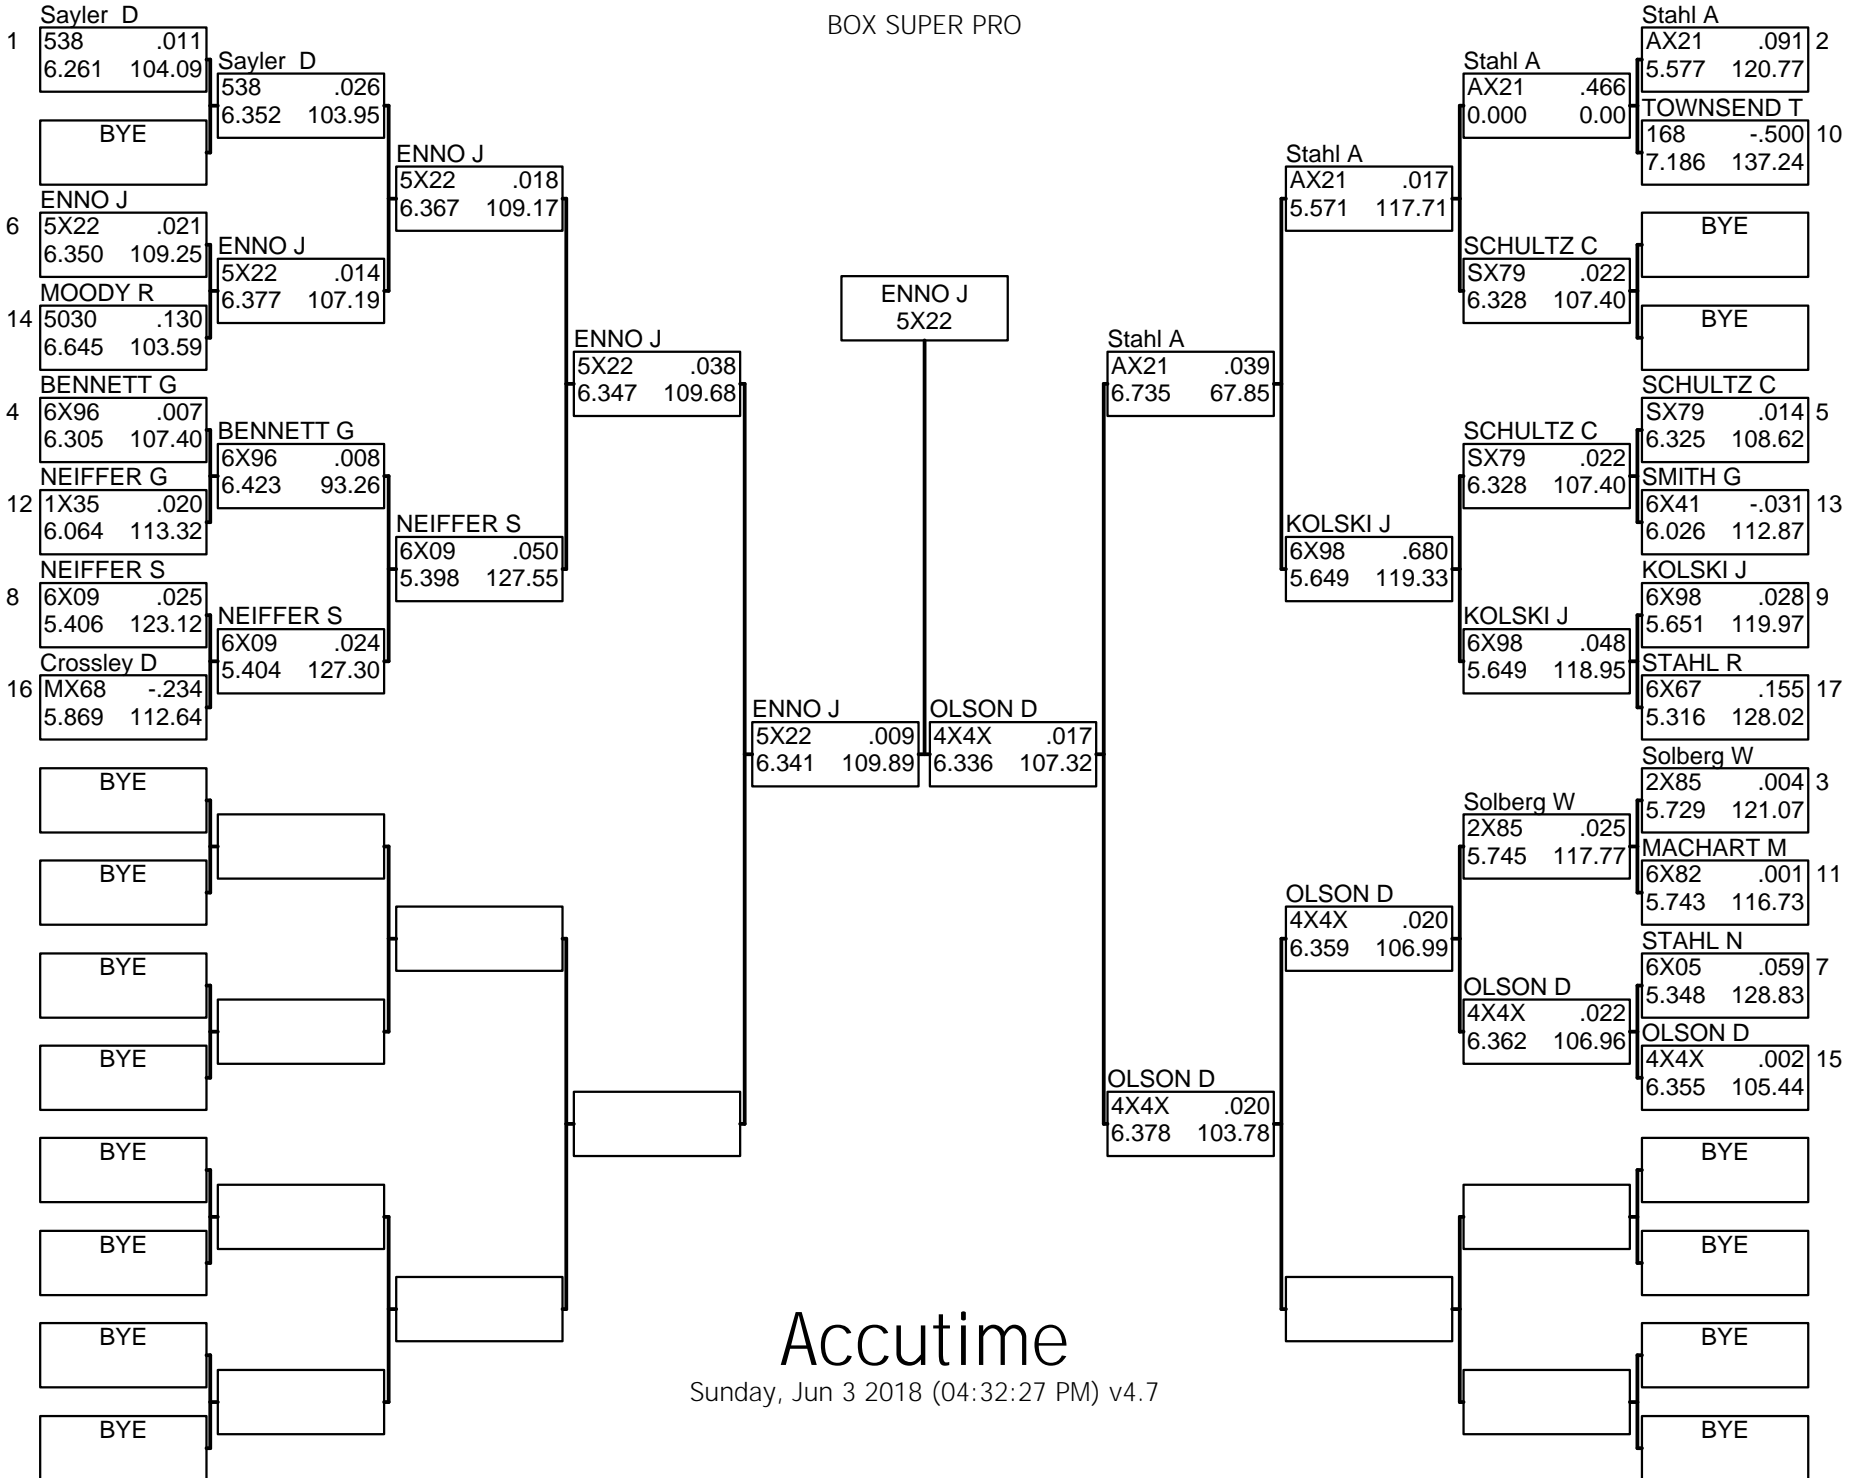

BOX SUPER PRO

Accutime

Sunday, Jun 3 2018 (04:32:27 PM) v4.7