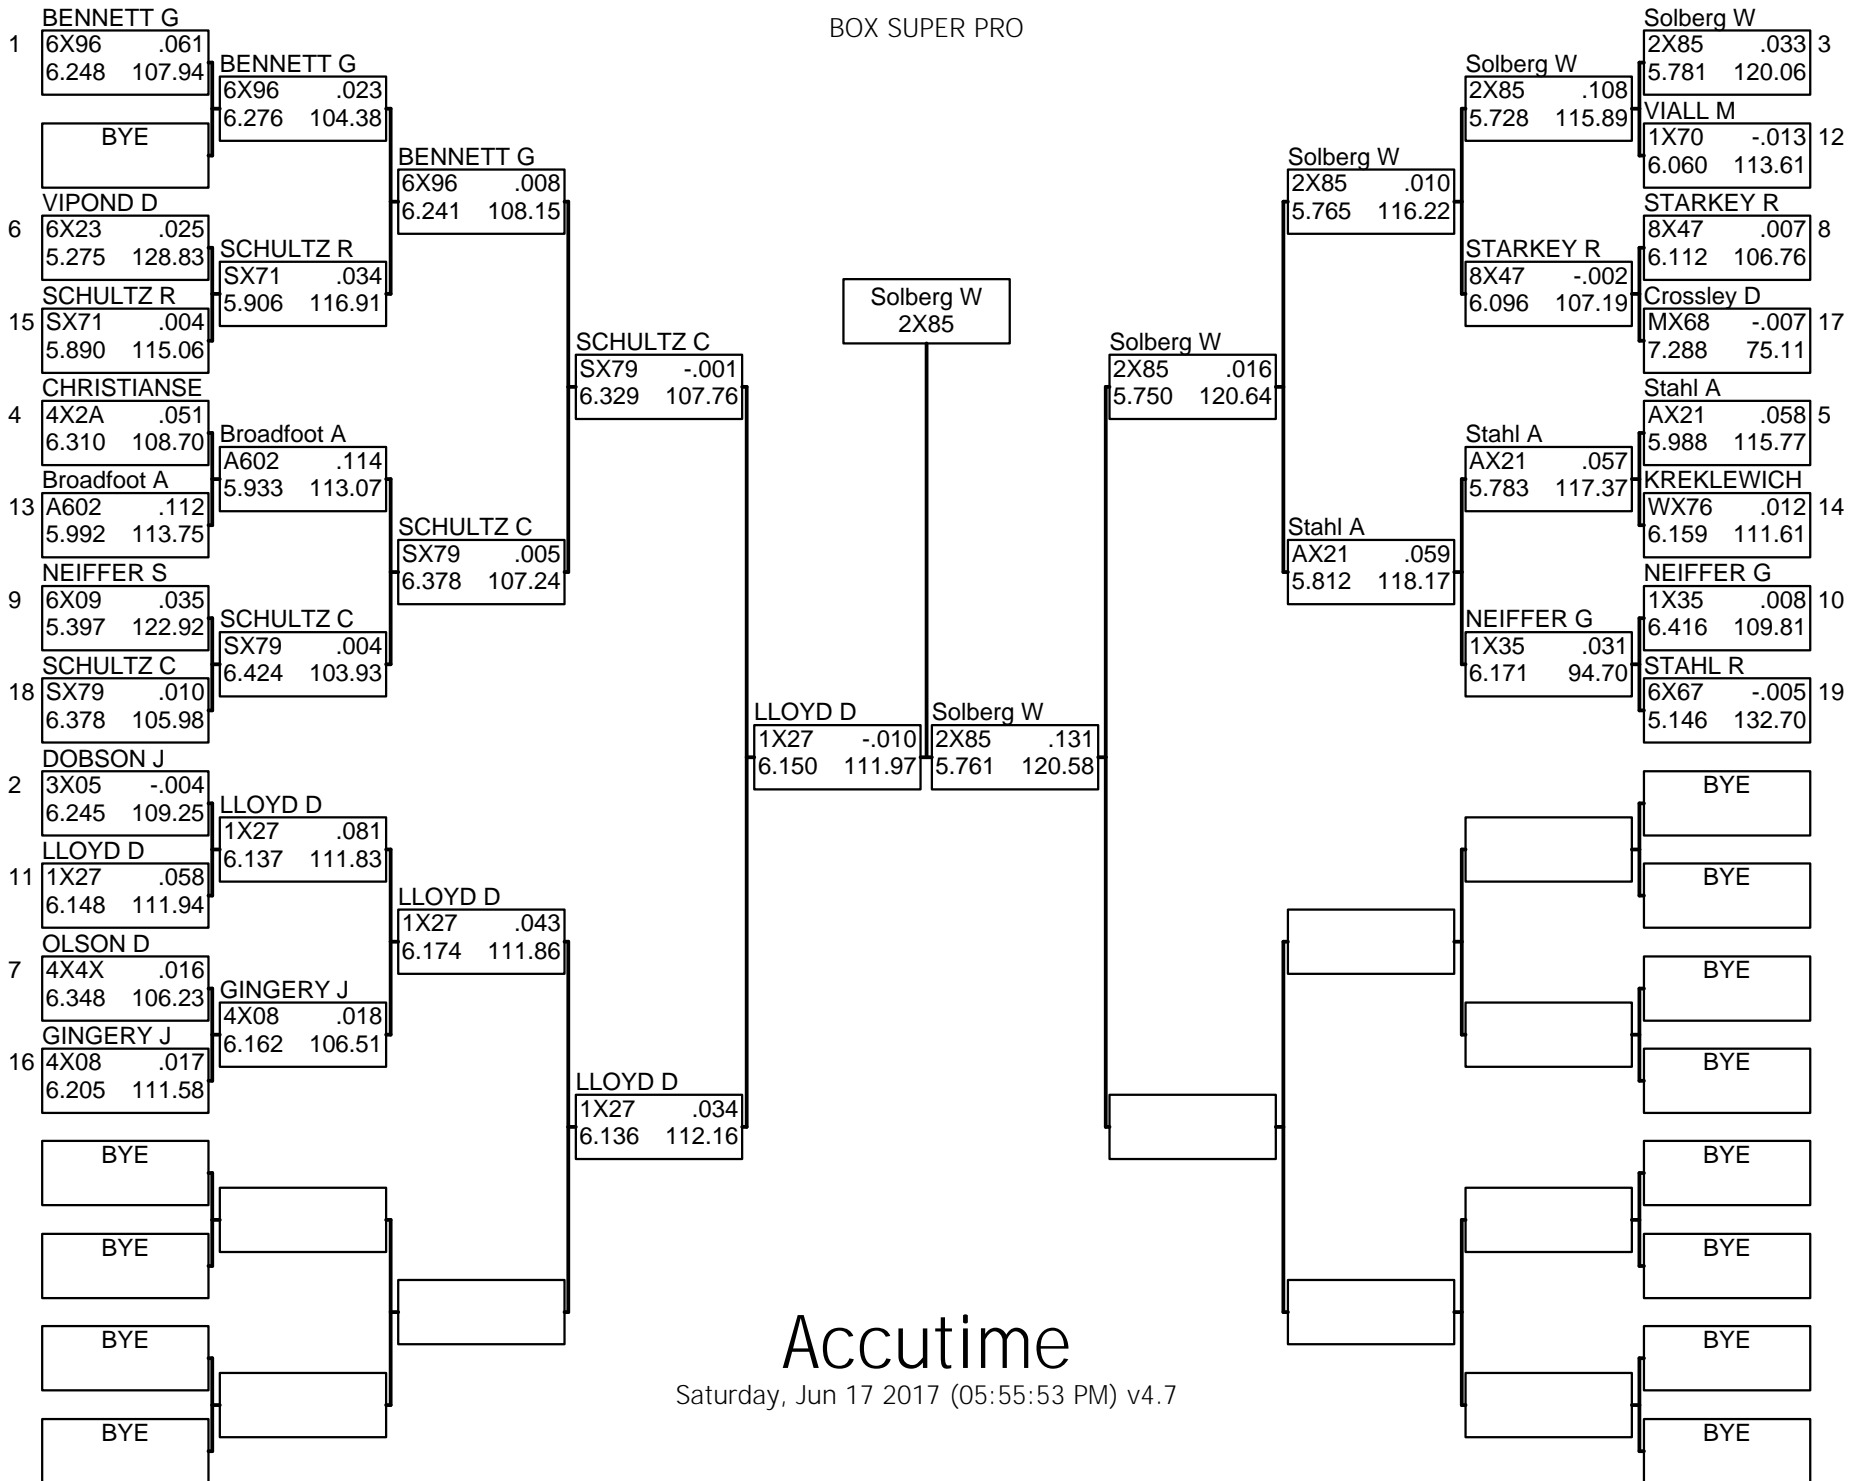

BOX SUPER PRO

Accutime

Saturday, Jun 17 2017 (05:55:53 PM) v4.7