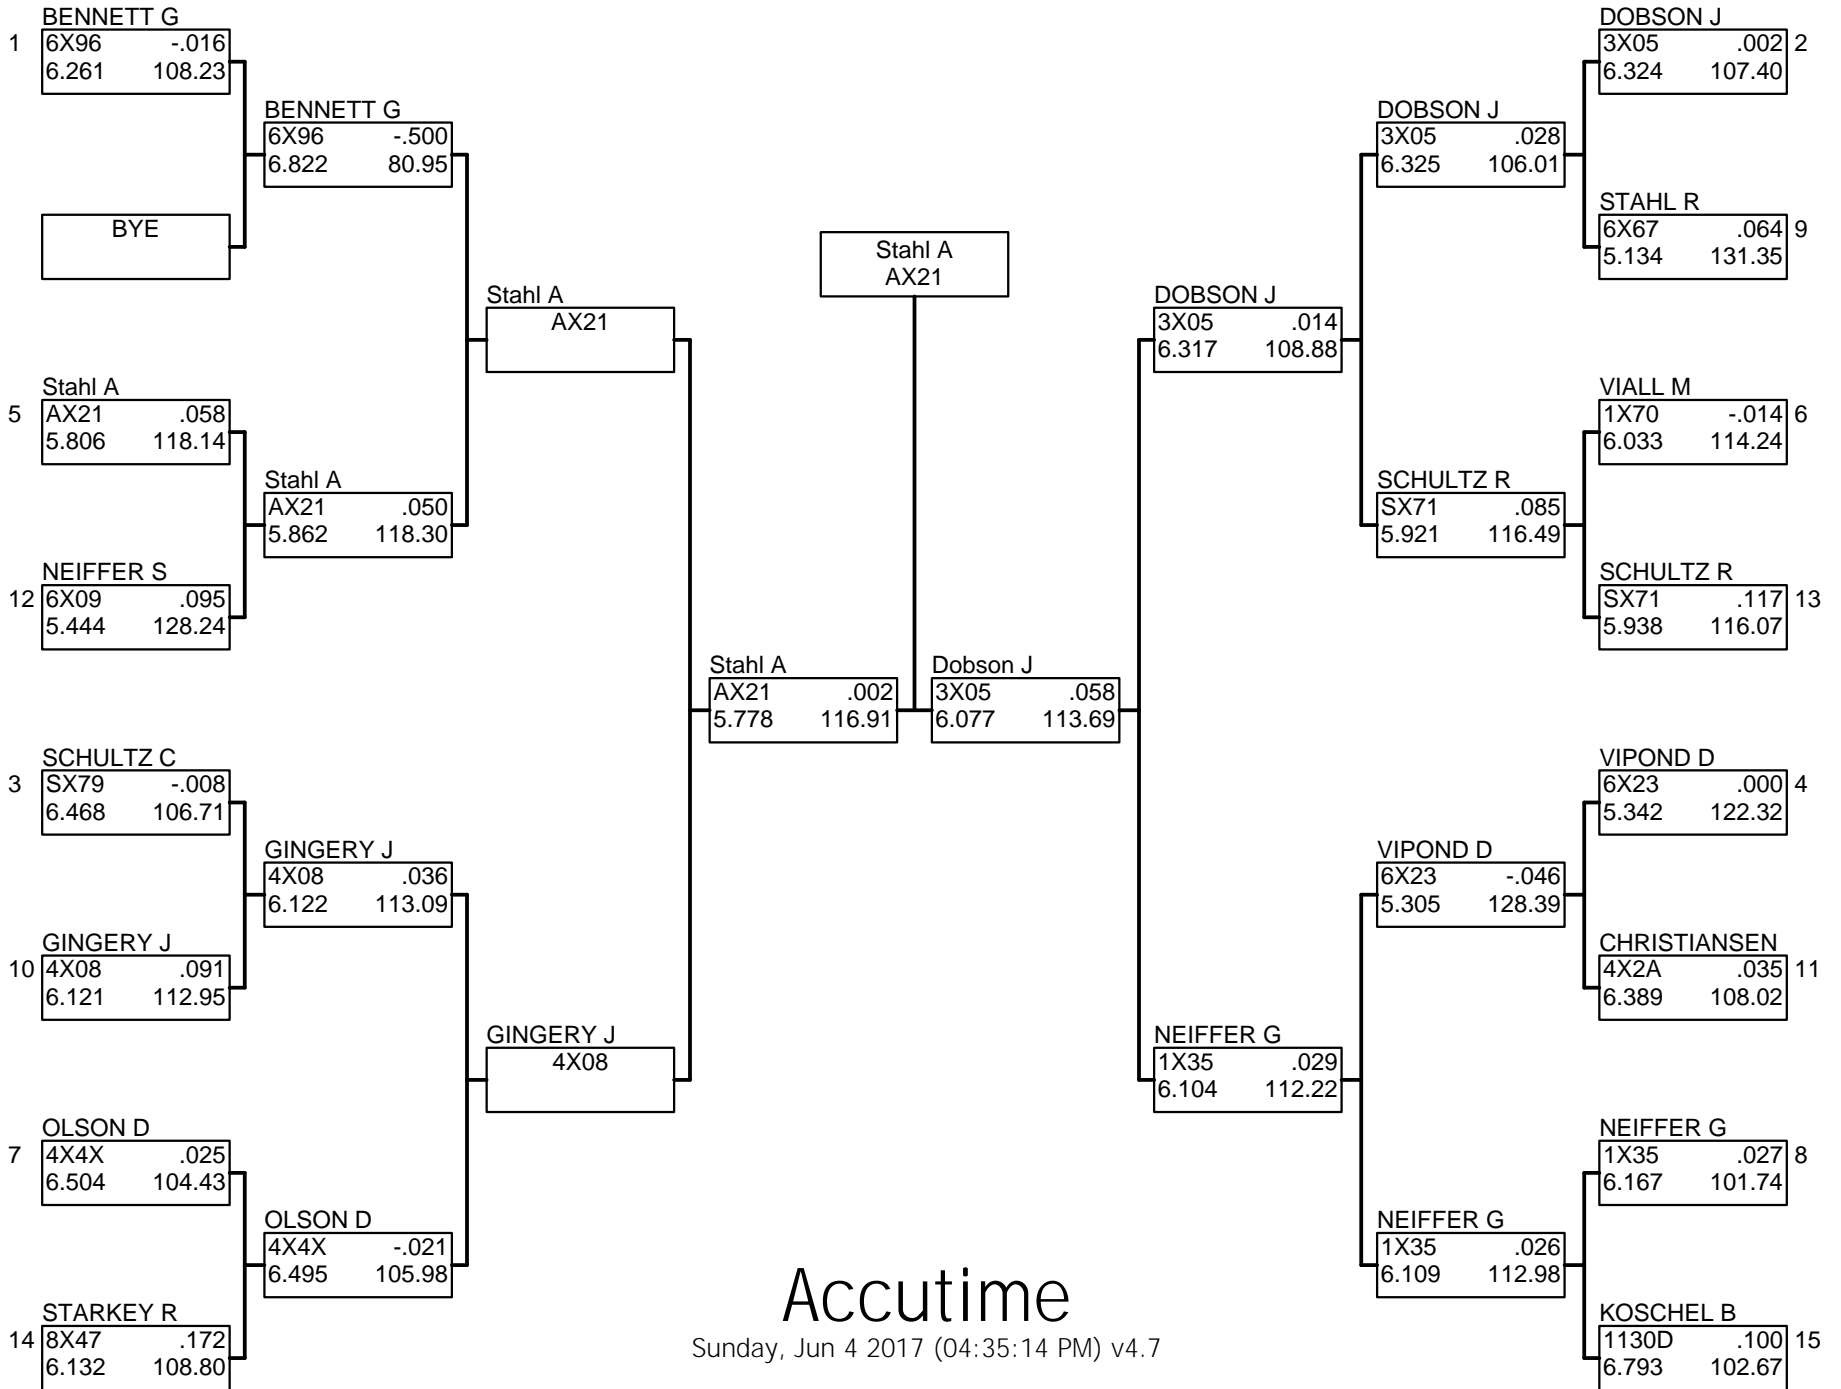

BOX SUPER PRO

Accutime

Sunday, Jun 4 2017 (04:35:14 PM) v4.7