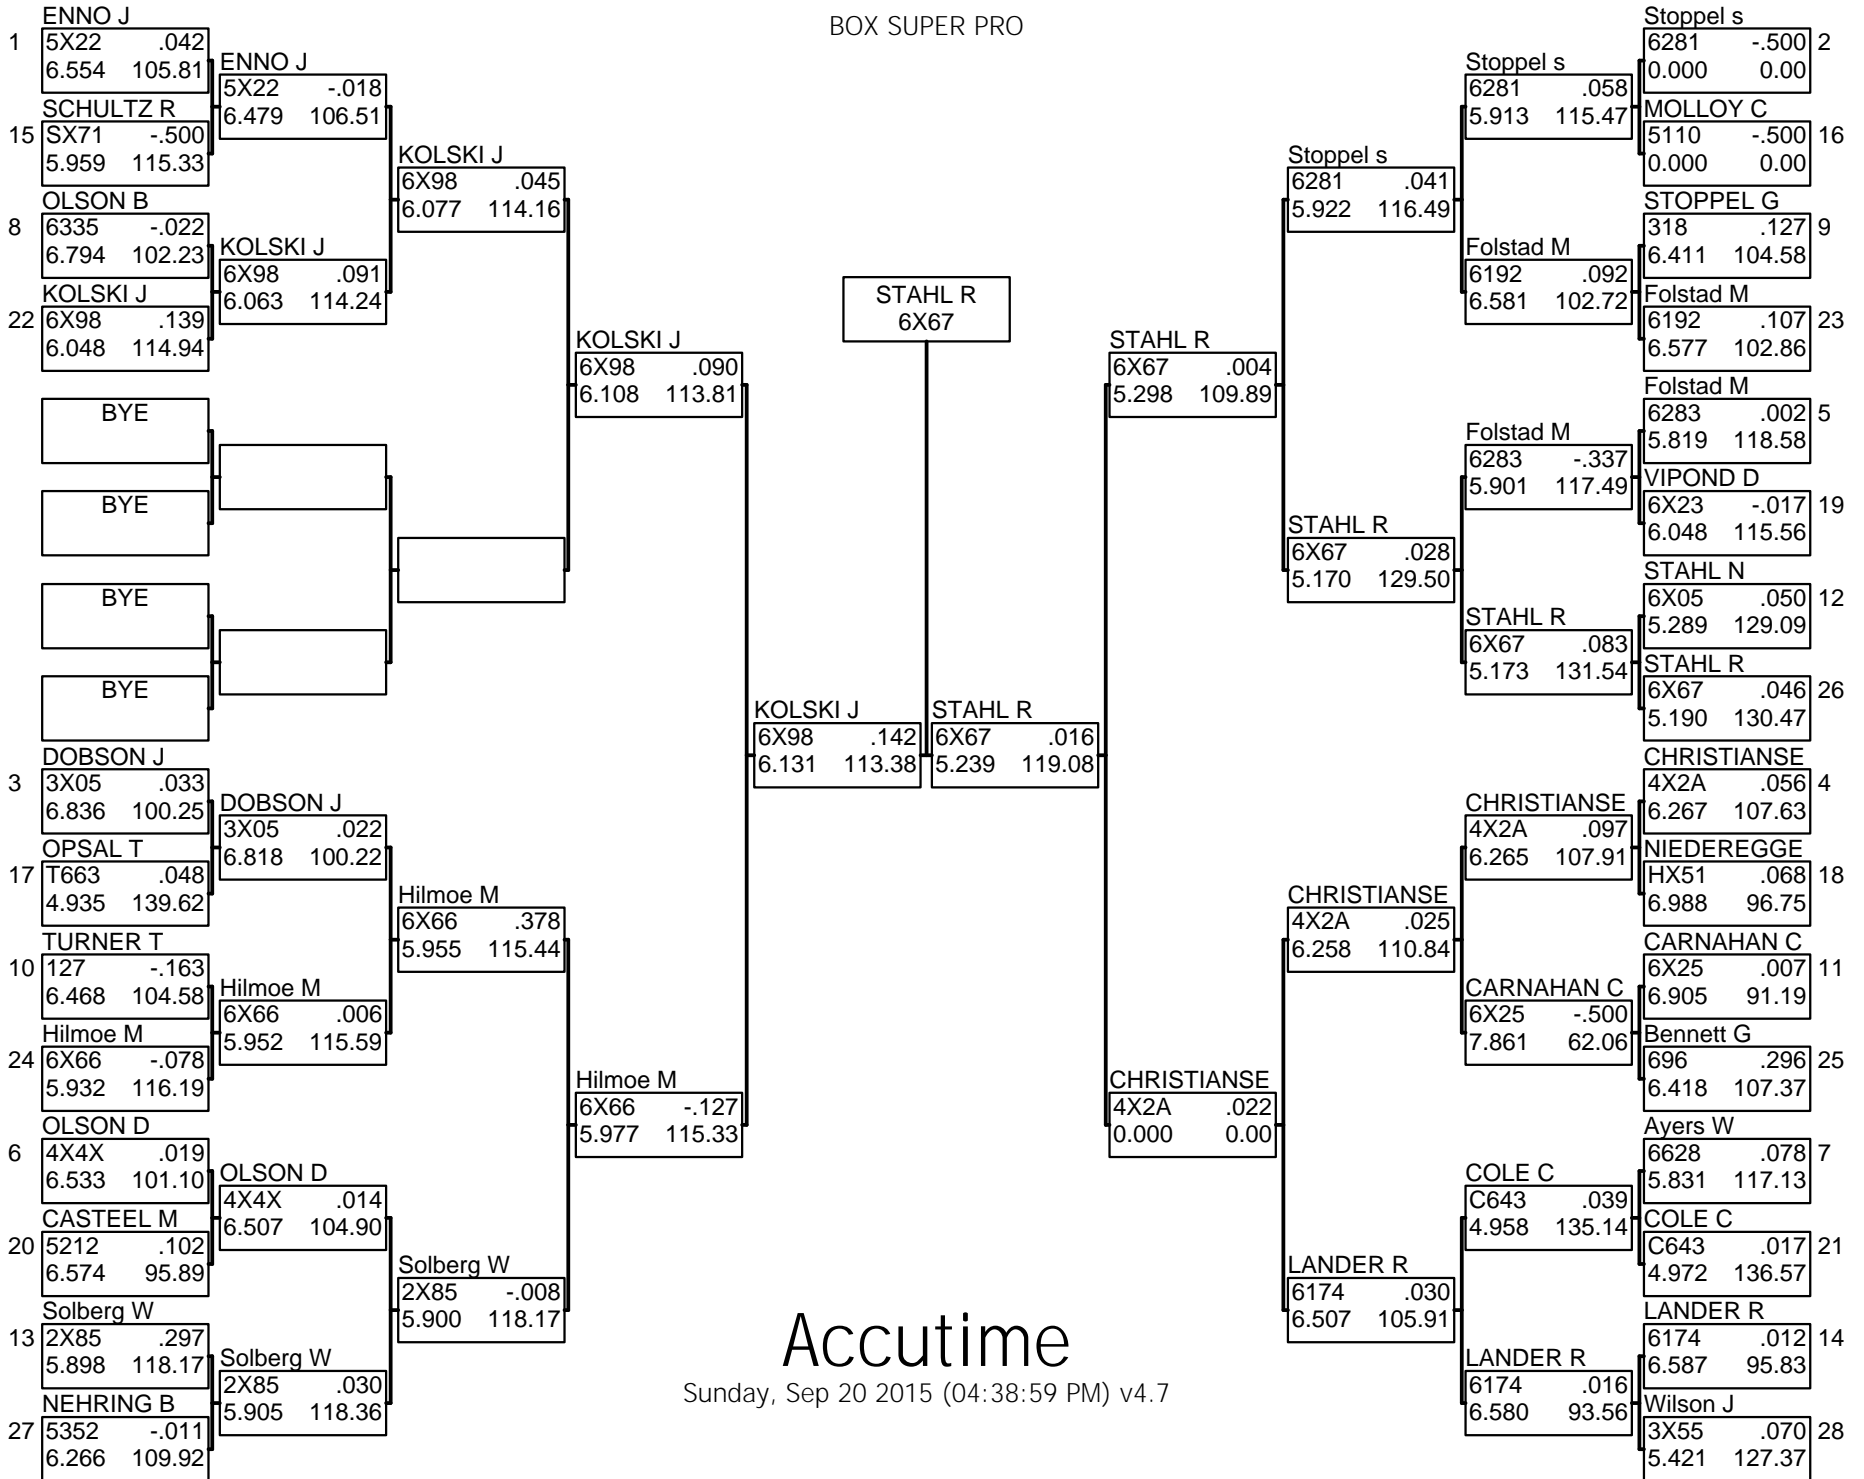

BOX SUPER PRO

Accutime

Sunday, Sep 20 2015 (04:38:59 PM) v4.7