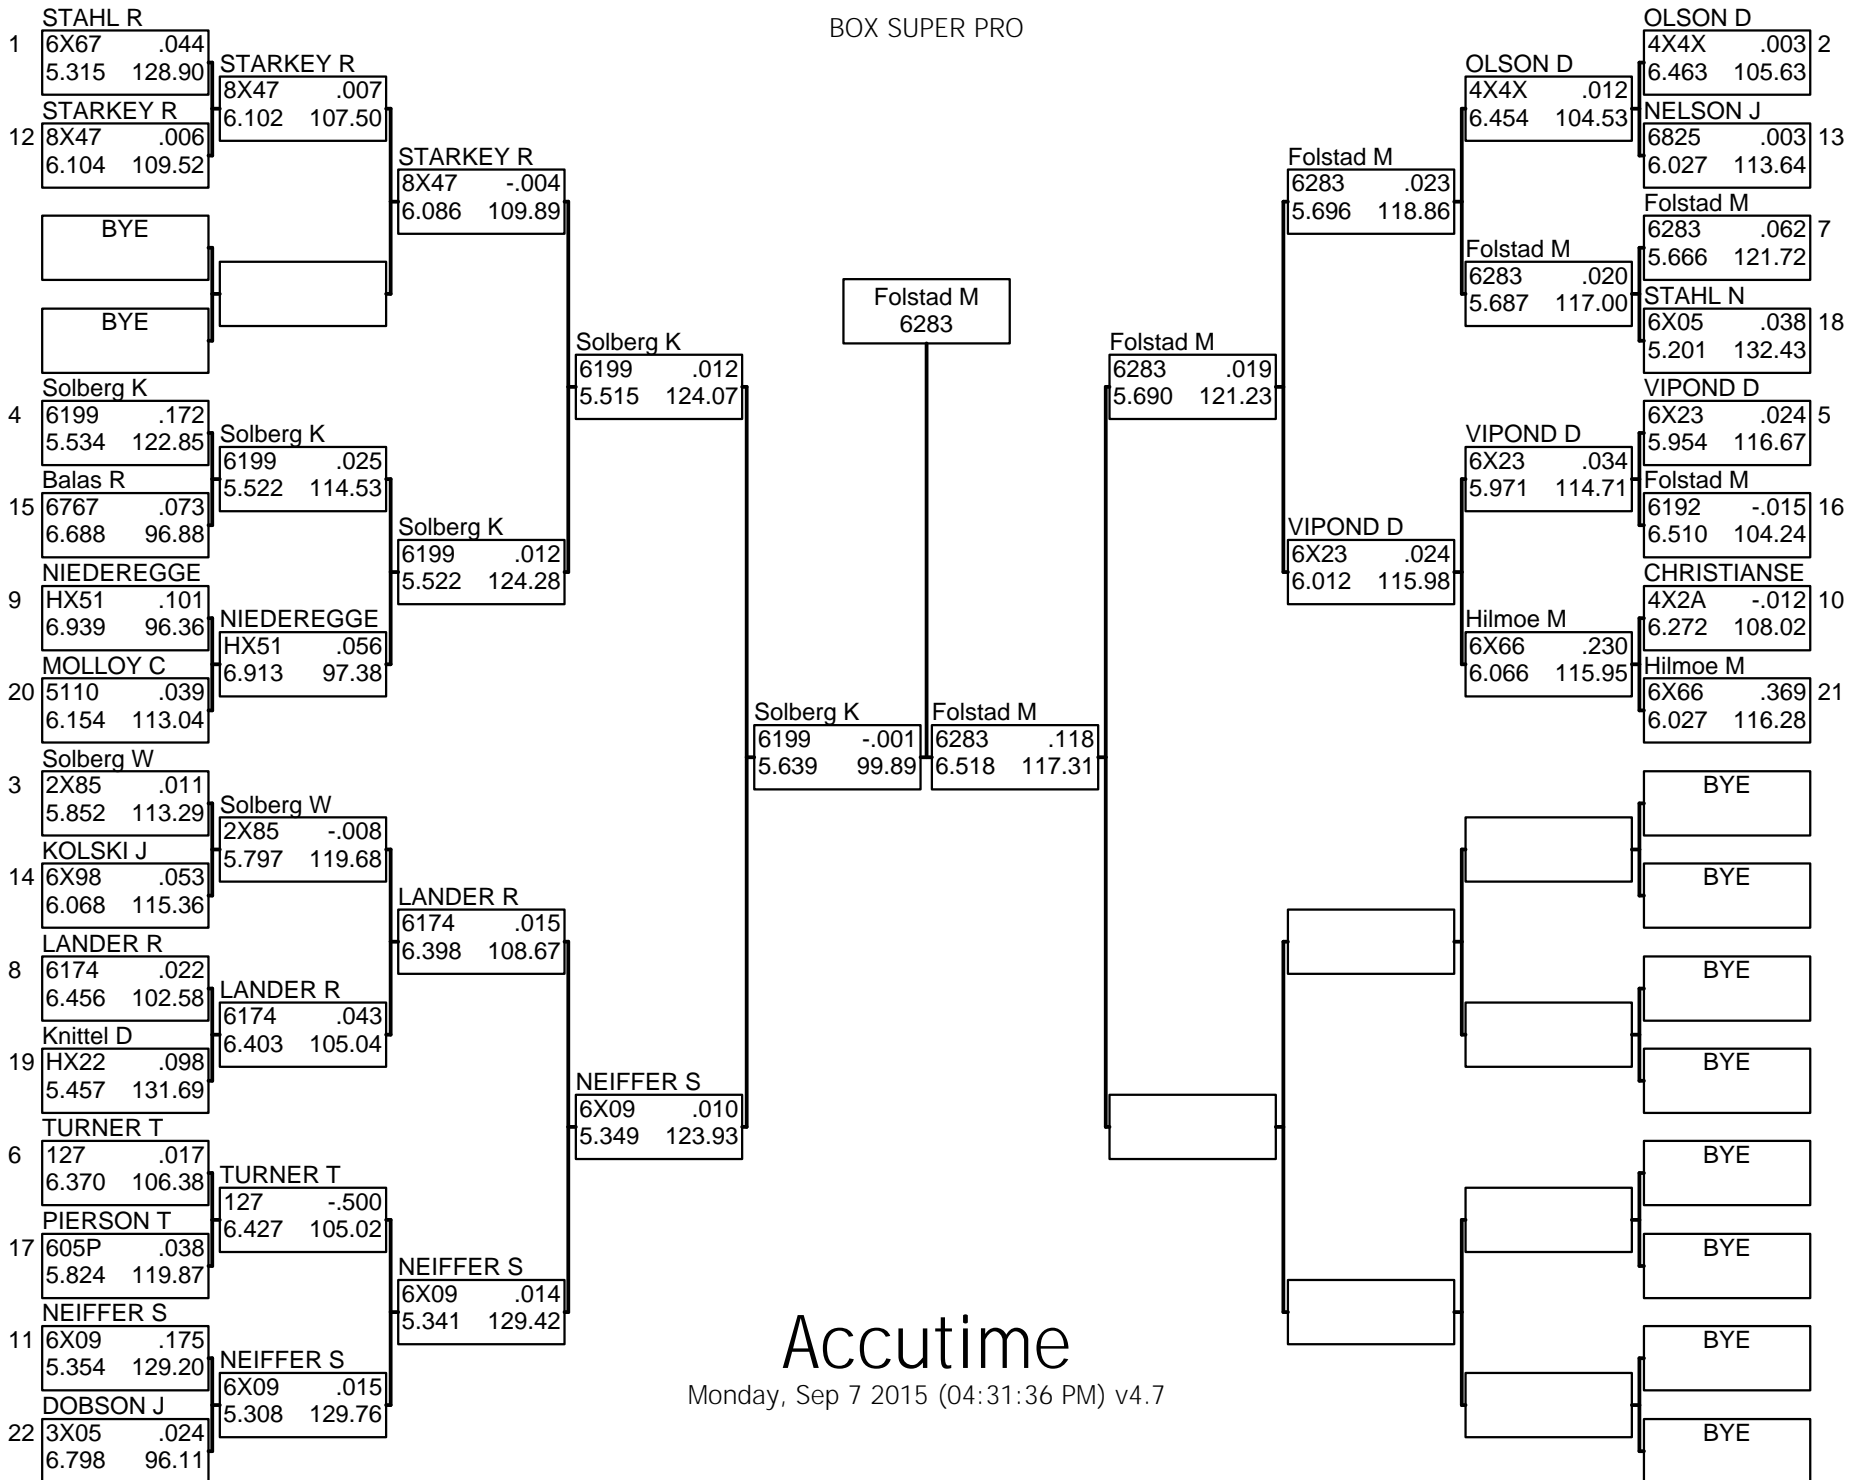

BOX SUPER PRO

Accutime

Monday, Sep 7 2015 (04:31:36 PM) v4.7