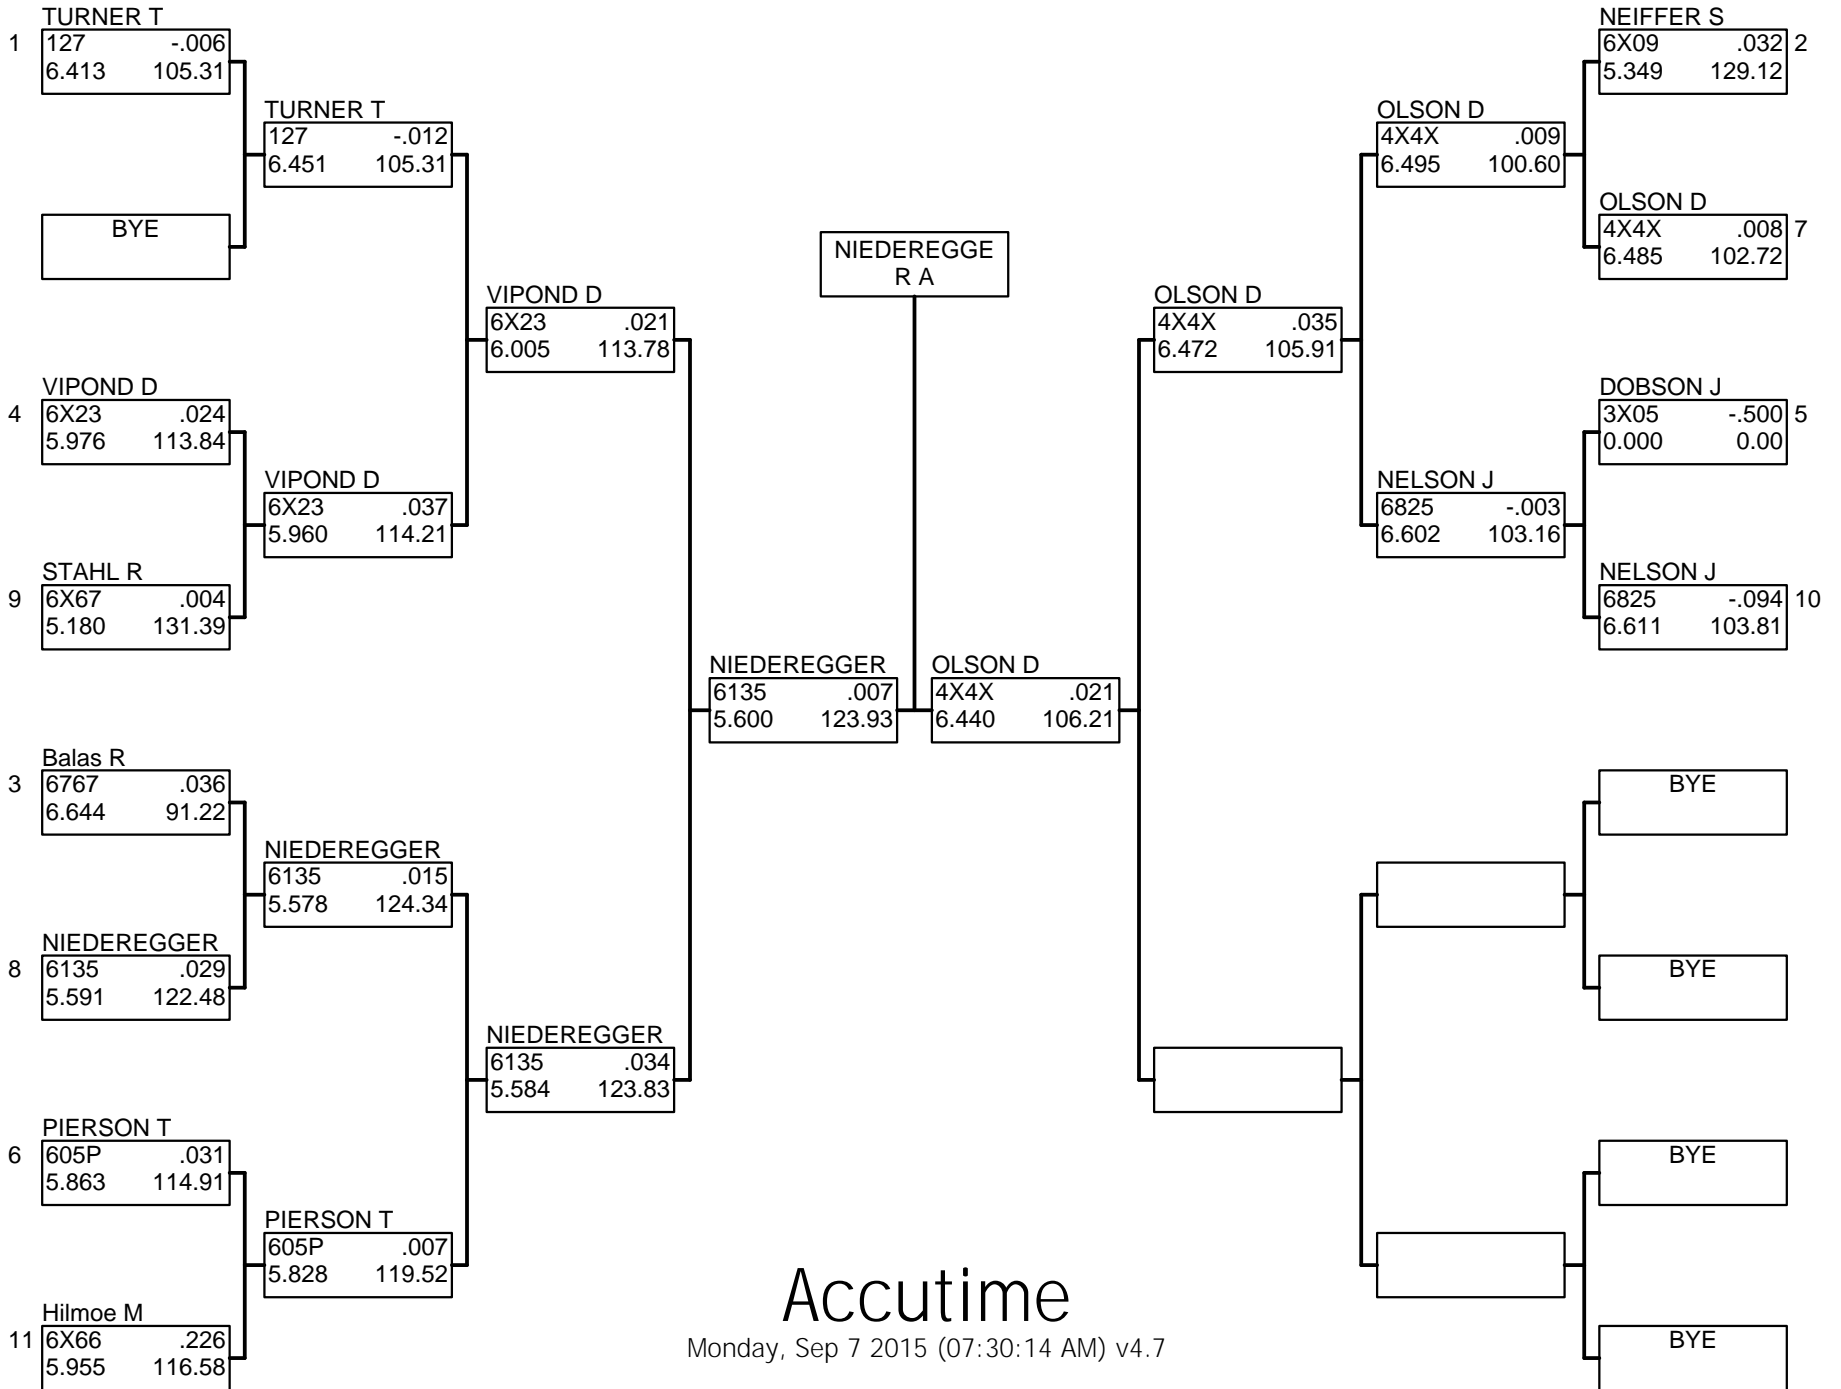

BOX SUPER PRO

Accutime

Monday, Sep 7 2015 (07:30:14 AM) v4.7