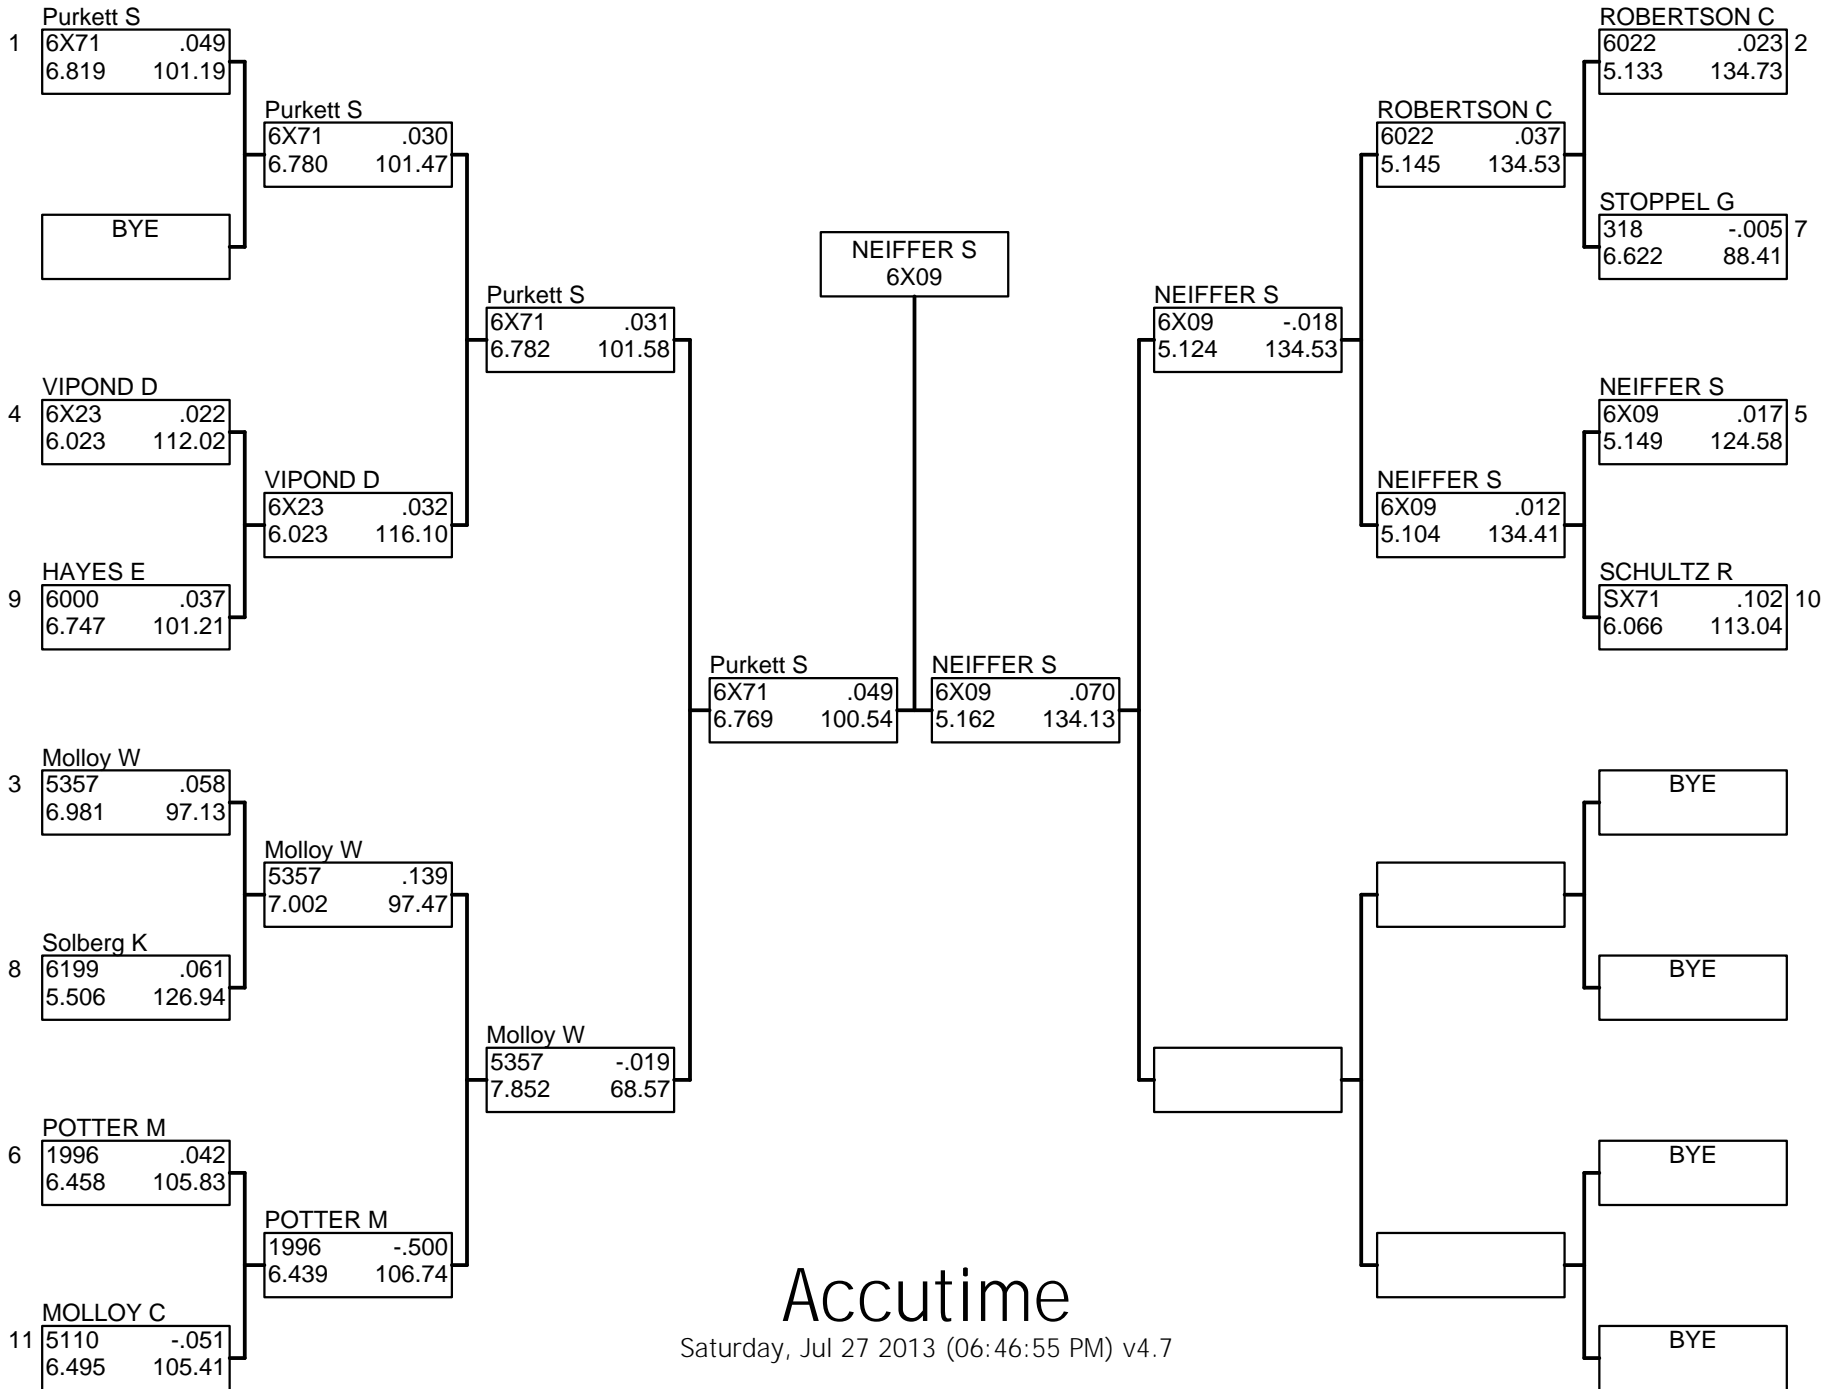

BOX SUPER PRO

Accutime

Saturday, Jul 27 2013 (06:46:55 PM) v4.7