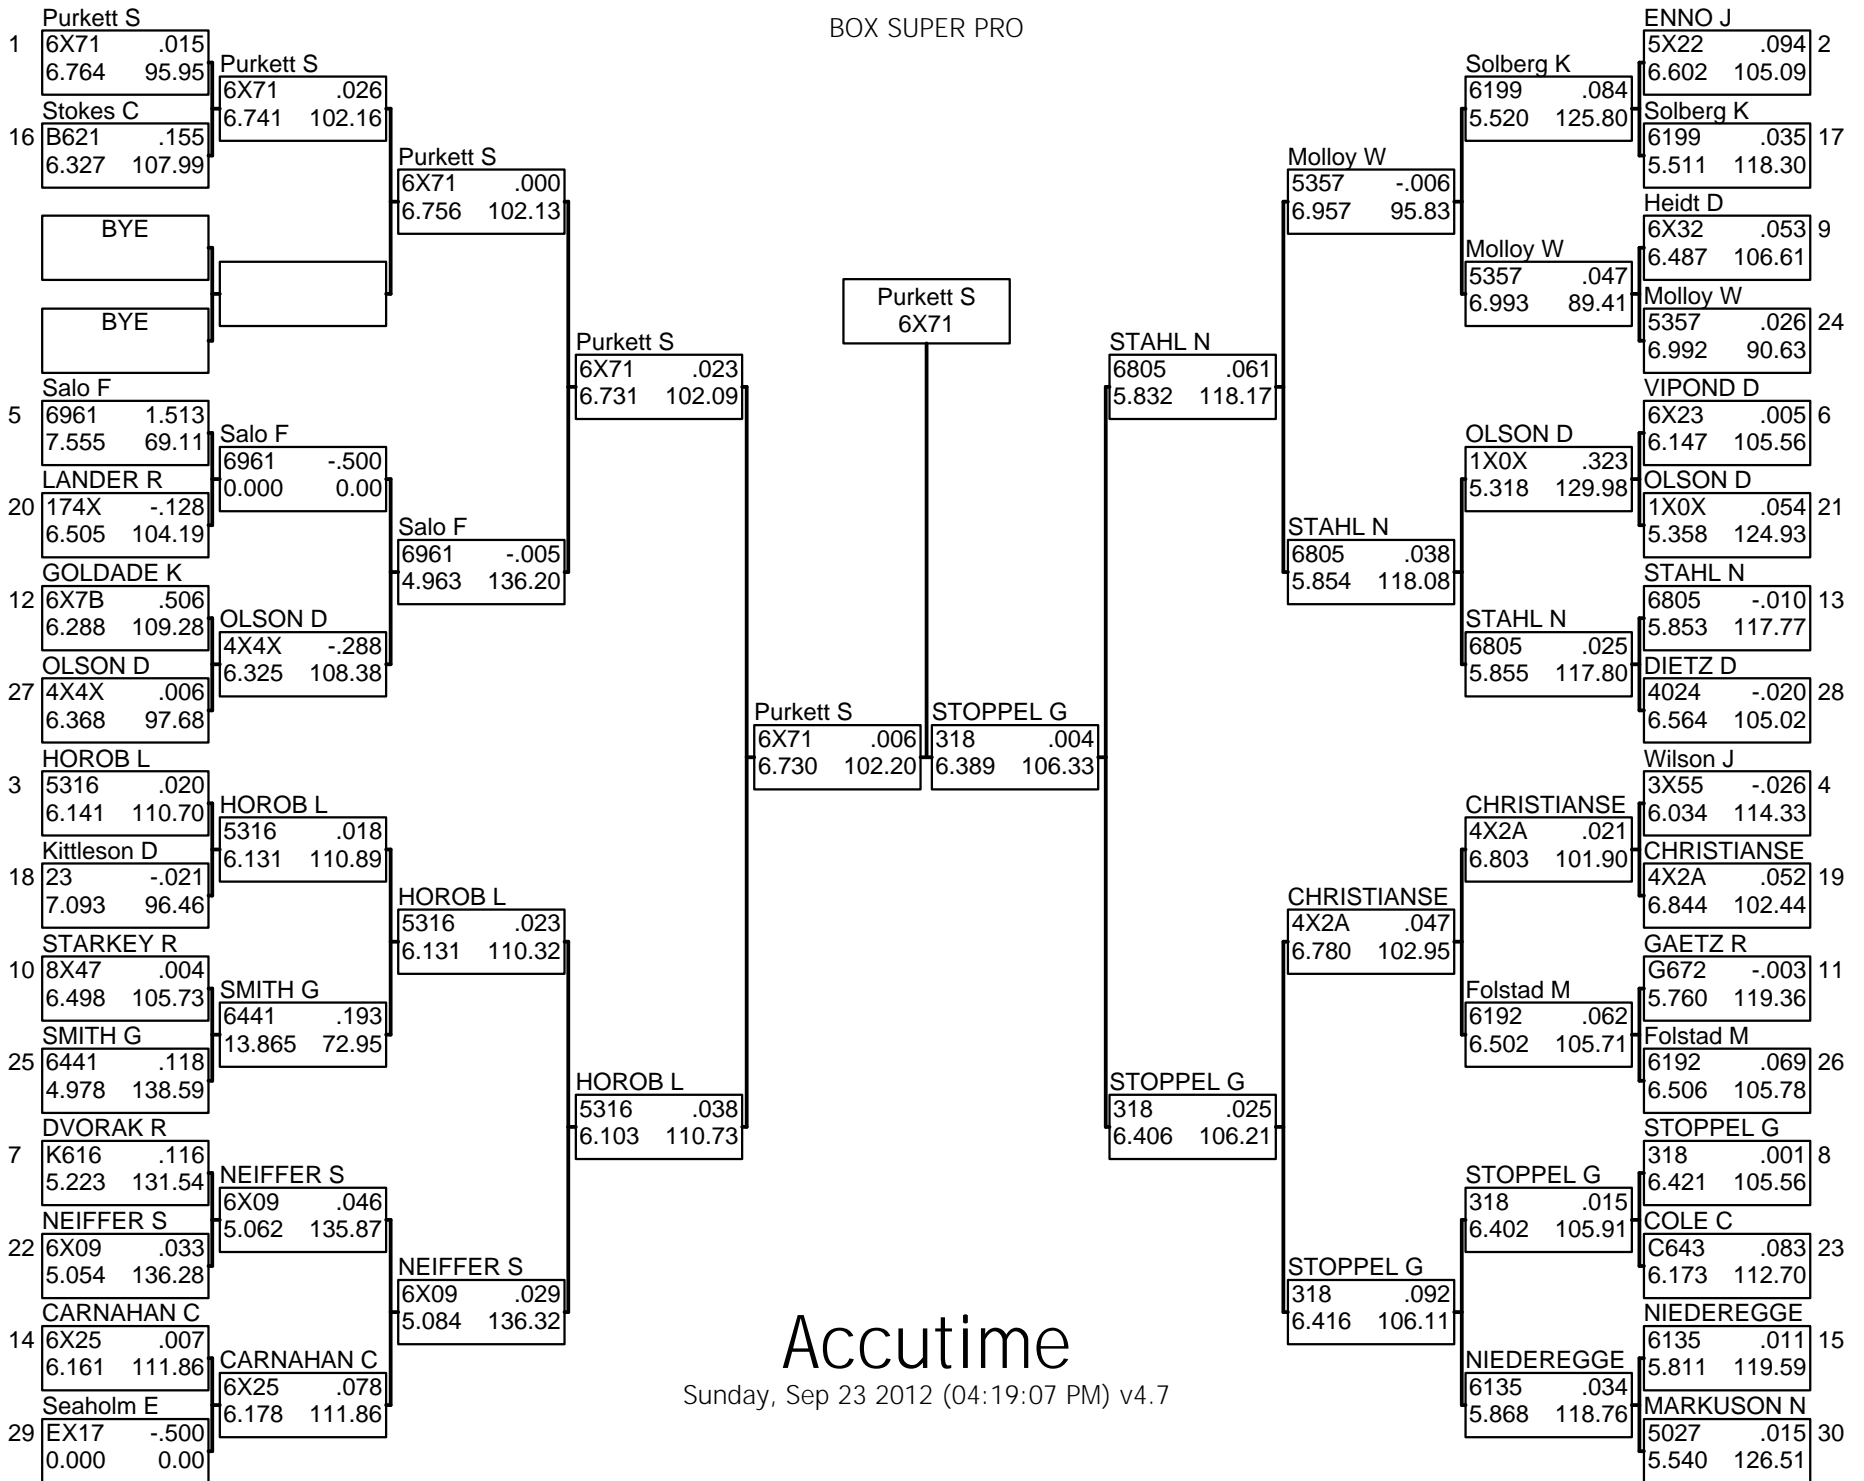

BOX SUPER PRO

Accutime

Sunday, Sep 23 2012 (04:19:07 PM) v4.7