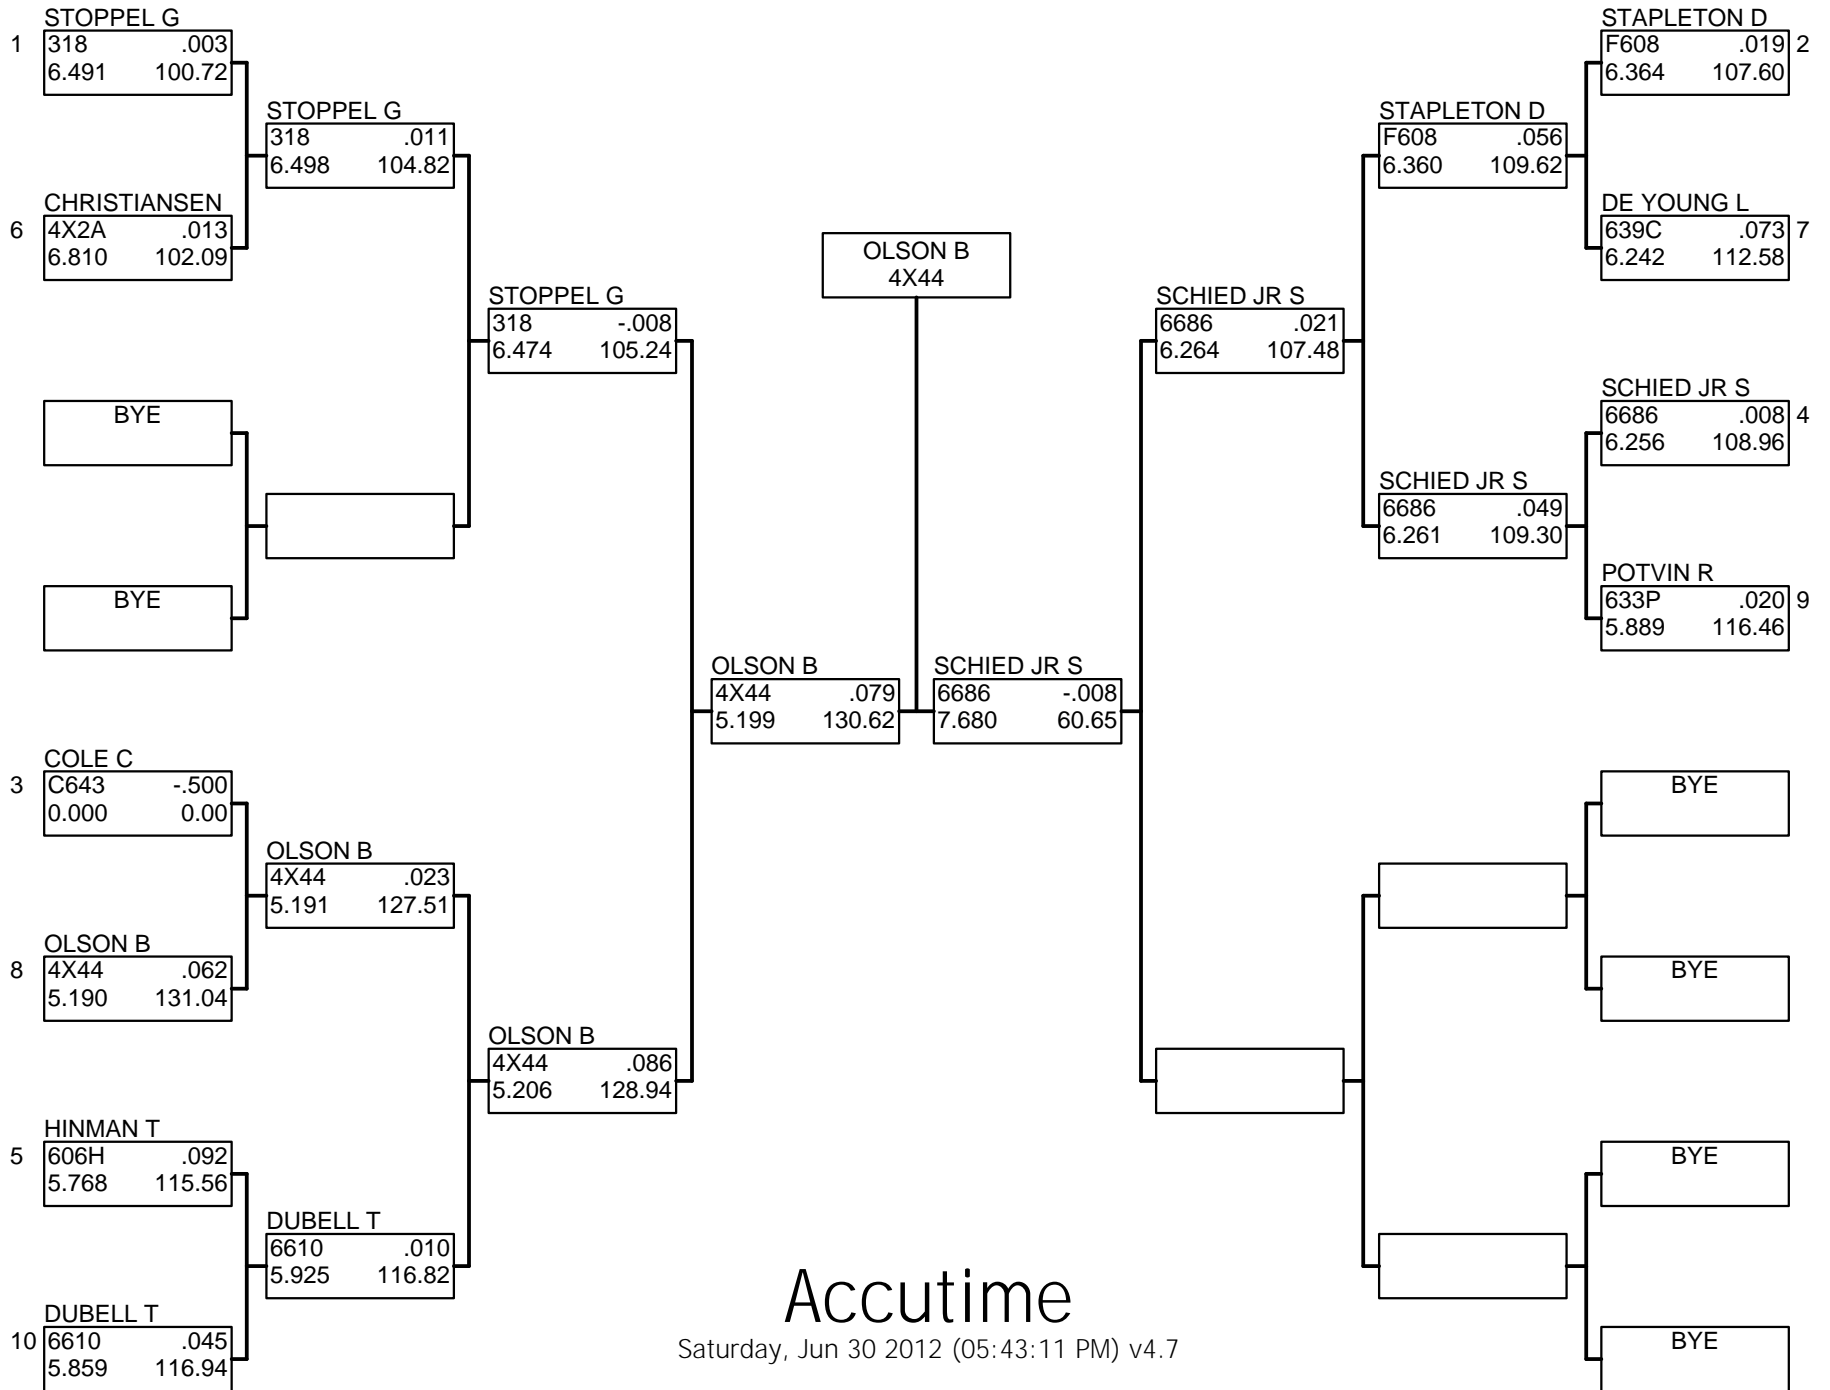

BOX SUPER PRO

Accutime

Saturday, Jun 30 2012 (05:43:11 PM) v4.7