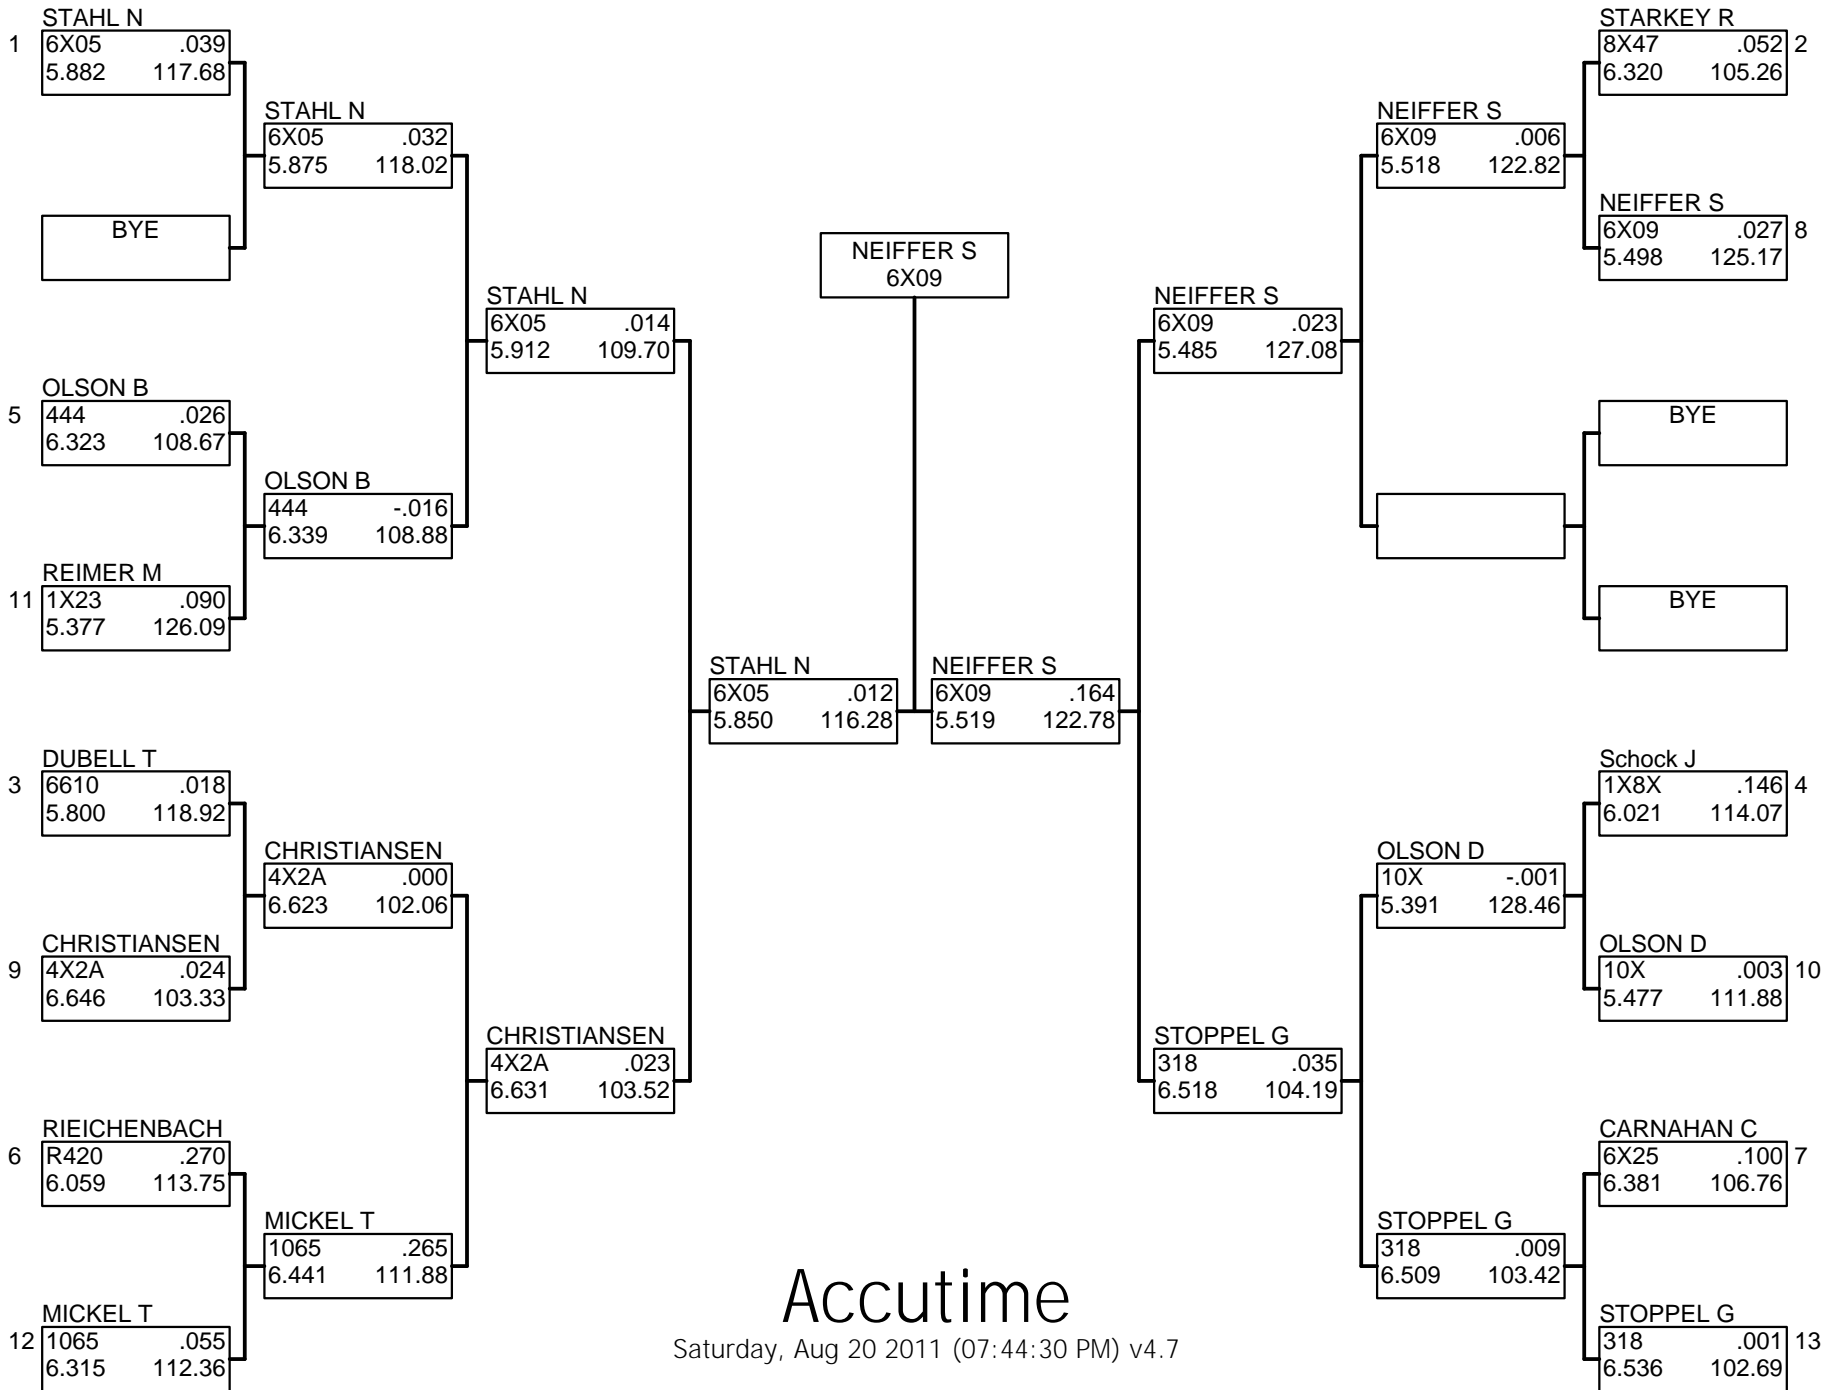

BOX SUPER PRO

Accutime

Saturday, Aug 20 2011 (07:44:30 PM) v4.7